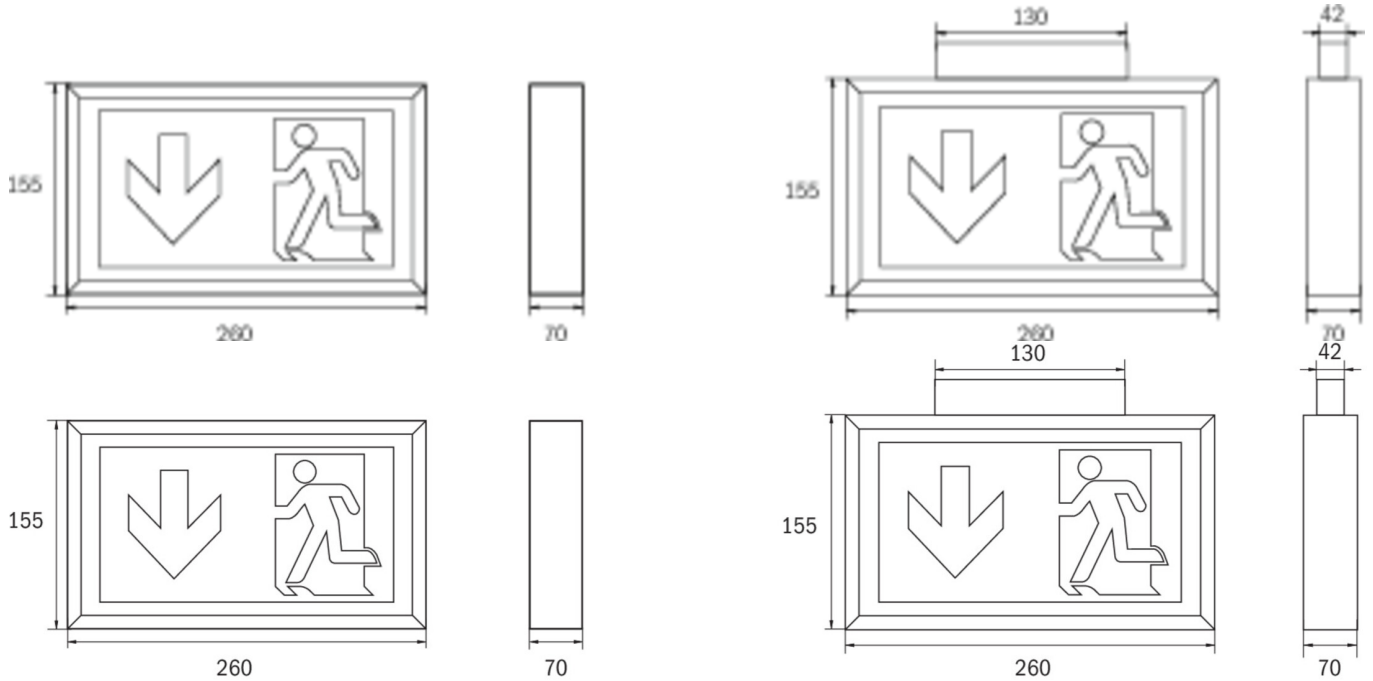

TECHNICAL DRAWING

ACCESSORY LIST

- DSA - Wire suspension
- BALL1 - Wire mesh guard
- 2PW-EB - Pendant
- 2DW-EB - Pre-assembled designer pendant pair with fixed canopy, 4-core, white
- BALLPLX-KD - Wire mesh surround

RELATED PRODUCTS

Art.-No.	Image	Monitoring	Supply	Color	Investment	Automatic log	Maintenance level	Remote maintenance	max. luminaires	Single luminaire monitoring
KDU019ML		Central power supply (ML)	Central power supply	RAL 9003	€€€	Yes	low	Yes	1,920 per system	central

As of: 10.07.2026 - Subject to technical changes and errors.