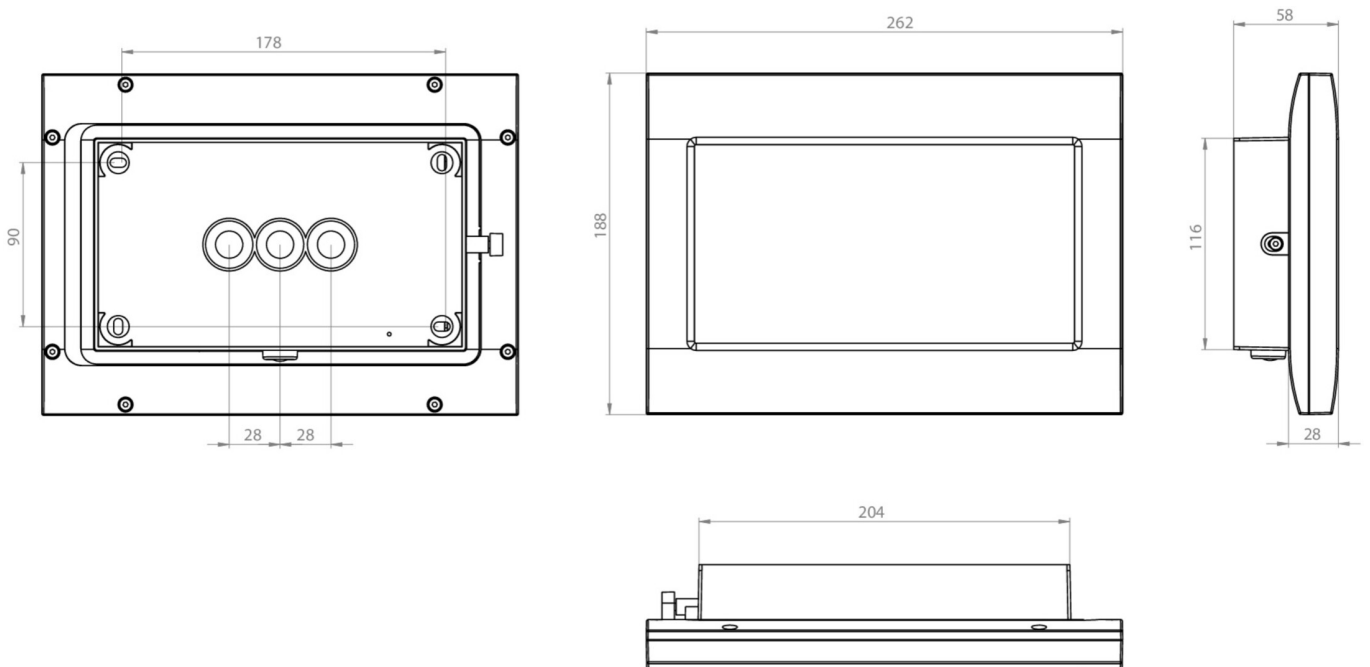

Power non-maintained	0,4 W
Ambient temperature maintained mode	-20 °C to 40 °C
Ambient temperature non-maintained mode	-20 °C to 40 °C
Depth	58 mm
Width	262 mm
Height	188 mm
Weight	1.89
Weight incl. packaging	1.99
Connection cross-section	2.5 mm²
Switching input	No
Emergency light blocking	No
Battery connection	No
Customs tariff number	94056180
GTIN	4260682157140

TECHNICAL DRAWING