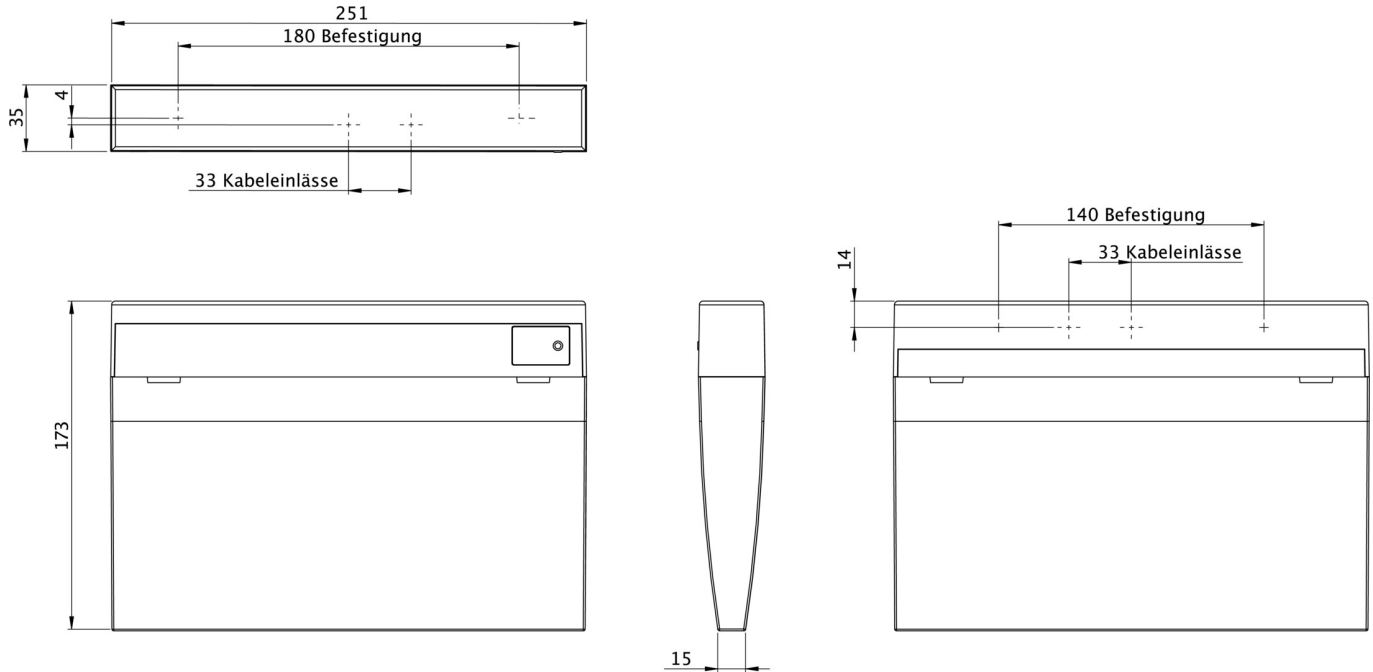

TECHNICAL DRAWING

ACCESSORY LIST

- DSA - Wire suspension
- KME-EB - Mounting frame
- KMBE - Concrete-mounted box
- AWKSU - Wall bracket
- 2PW-EB - Pendant
- BALLPLX-KMU.01 -
- LFP3233.01 - Battery

RELATED PRODUCTS

Art.-No.	Image	Monitoring	Supply	Color	Investment	Automatic log	Maintenance level	Remote maintenance	max. luminaires	Single luminaire monitoring
KMMU013SC		SelfControl (SC)	Single battery	RAL 9003	€	no	high	no	unlimited	itself
KMMU013WB		Wireless Basic (WB)	self contained	RAL 9003	€€	yes	low	yes	50	central

As of: 10.07.2026 - Subject to technical changes and errors.