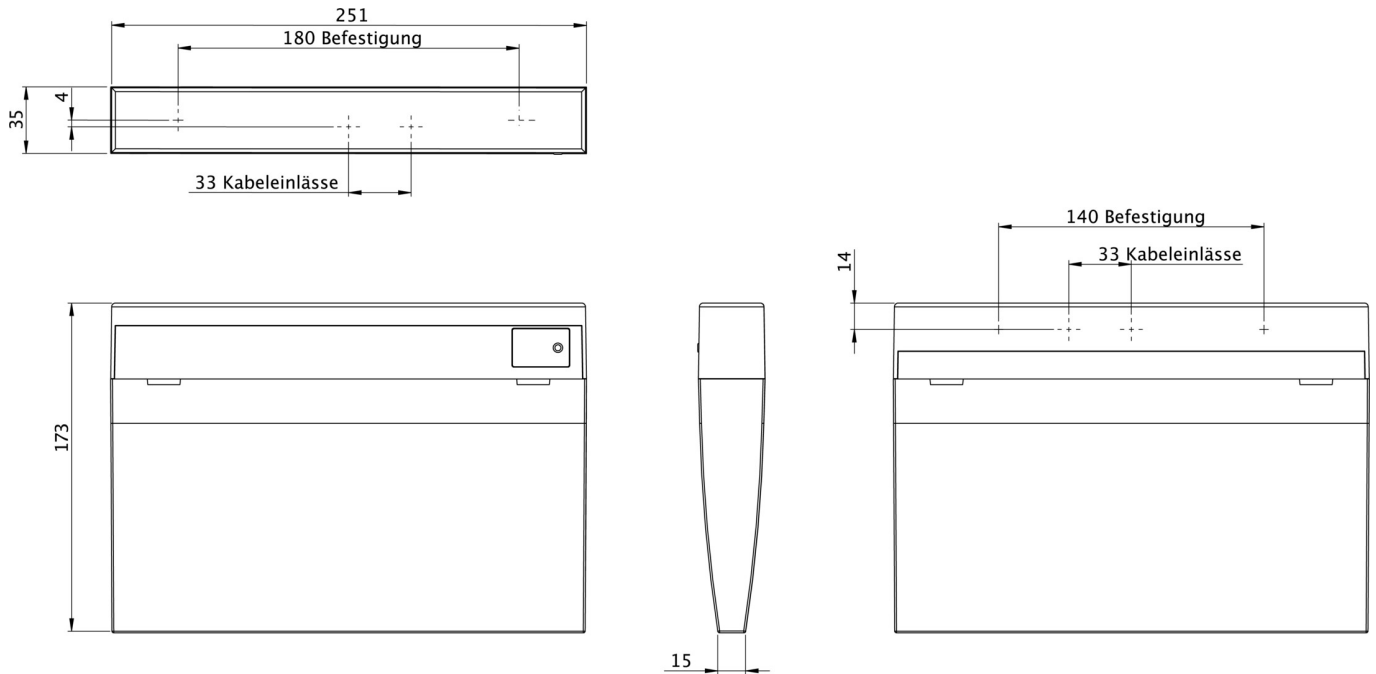

TECHNICAL DRAWING

ACCESSORY LIST

- DSA - Wire suspension
- KME-EB - Mounting frame
- KMBE - Concrete-mounted box
- AWKSU - Wall bracket
- 2PW-EB - Pendant
- BALLPLX-KMU.01 -
- LFP3233.01 - Battery

RELATED PRODUCTS

Art.-No.	Image	Monitoring	Supply	Color	Investment	Automatic log	Maintenance level	Remote maintenance	max. luminaires	Single luminaire monitoring
KMMU018SC		SelfControl (SC)	Single battery	RAL 9003	€	no	high	no	unlimited	itself
KMMU018WL		Wireless Professional (WL)	self contained	RAL 9003	€€	yes	low	yes	1,000 per system	central

As of: 10.07.2026 - Subject to technical changes and errors.