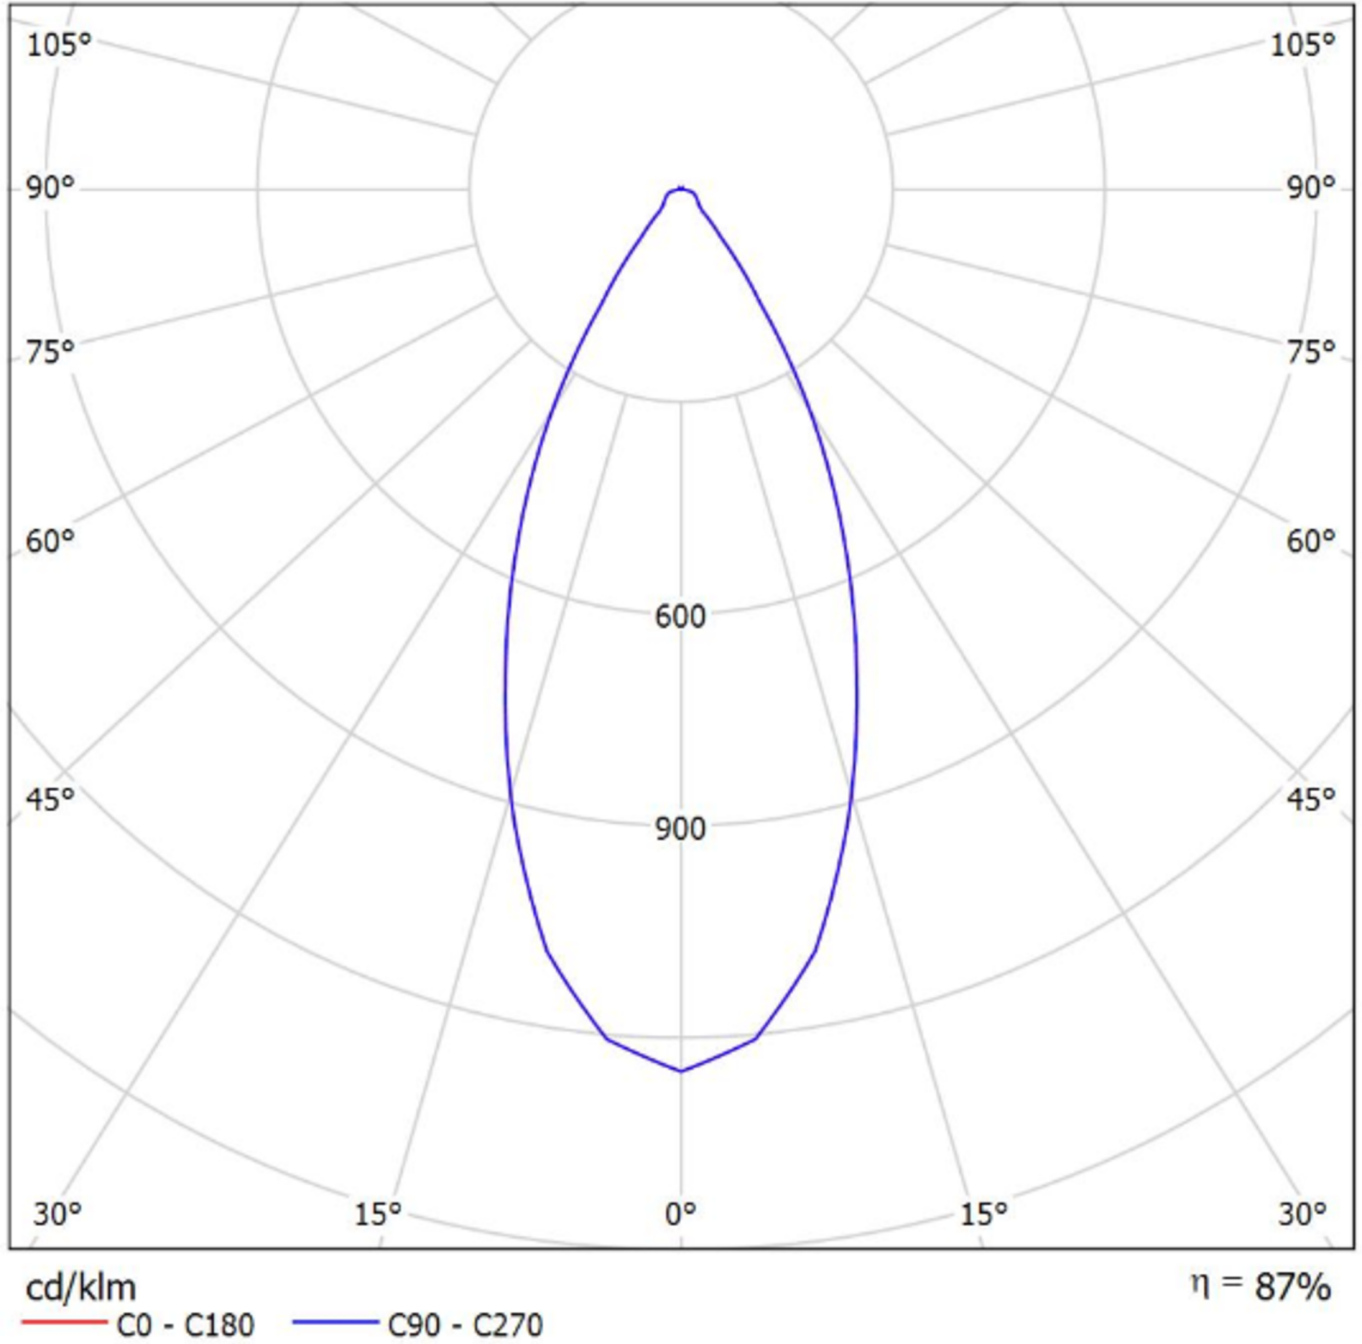

#### TECHNICAL DATA

Height	6 mm
Diameter	16 mm
Weight	0.01 kg
Customs tariff number	94059200
GTIN	4260682159199

TECHNICAL DRAWING

As of: 17.03.2026 - Subject to technical changes and errors.