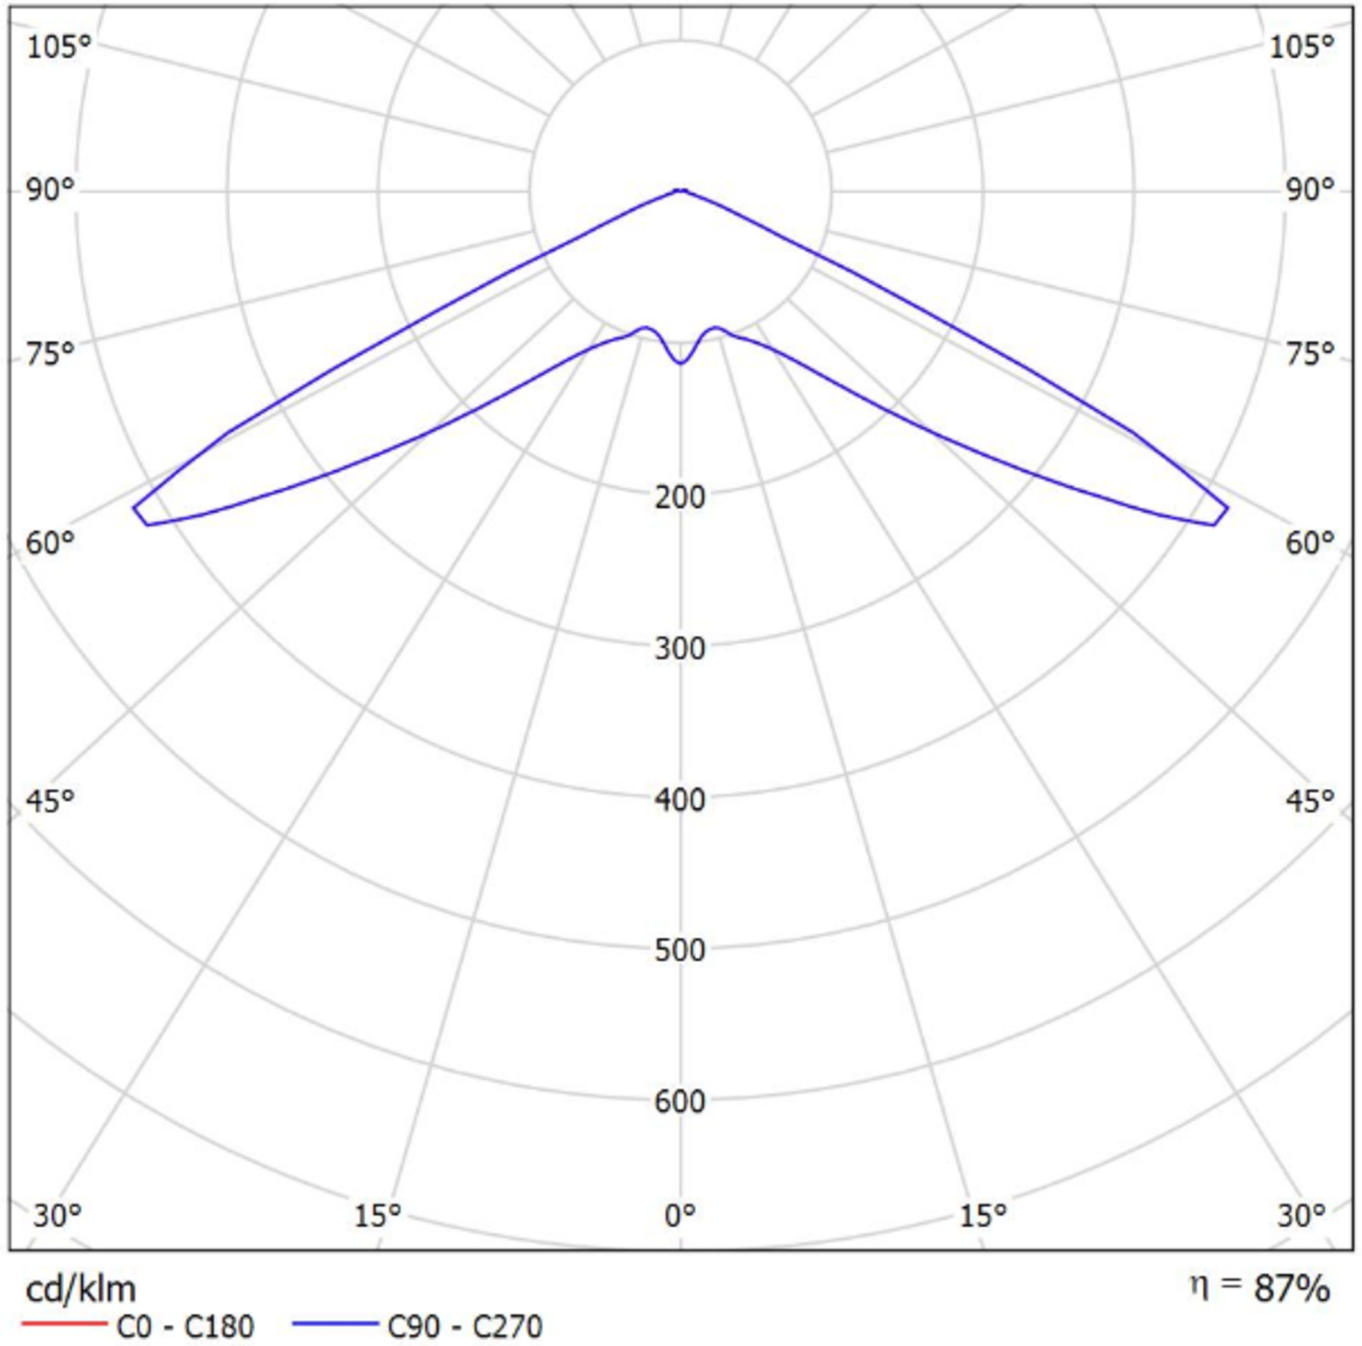

For optimum light distribution, it can be inserted into the respective luminaire directly at the mounting location using the quick-mounting system, depending on the application. This simplifies mounting and improves flexibility when installing.

More information
www.rp-group.com/en/item/LSYS-R4

TECHNICAL DATA

Height	6 mm
Diameter	16 mm
Weight	0.01 kg
Customs tariff number	94059200
GTIN	4260766559464

TECHNICAL DRAWING

As of: 17.03.2026 - Subject to technical changes and errors.