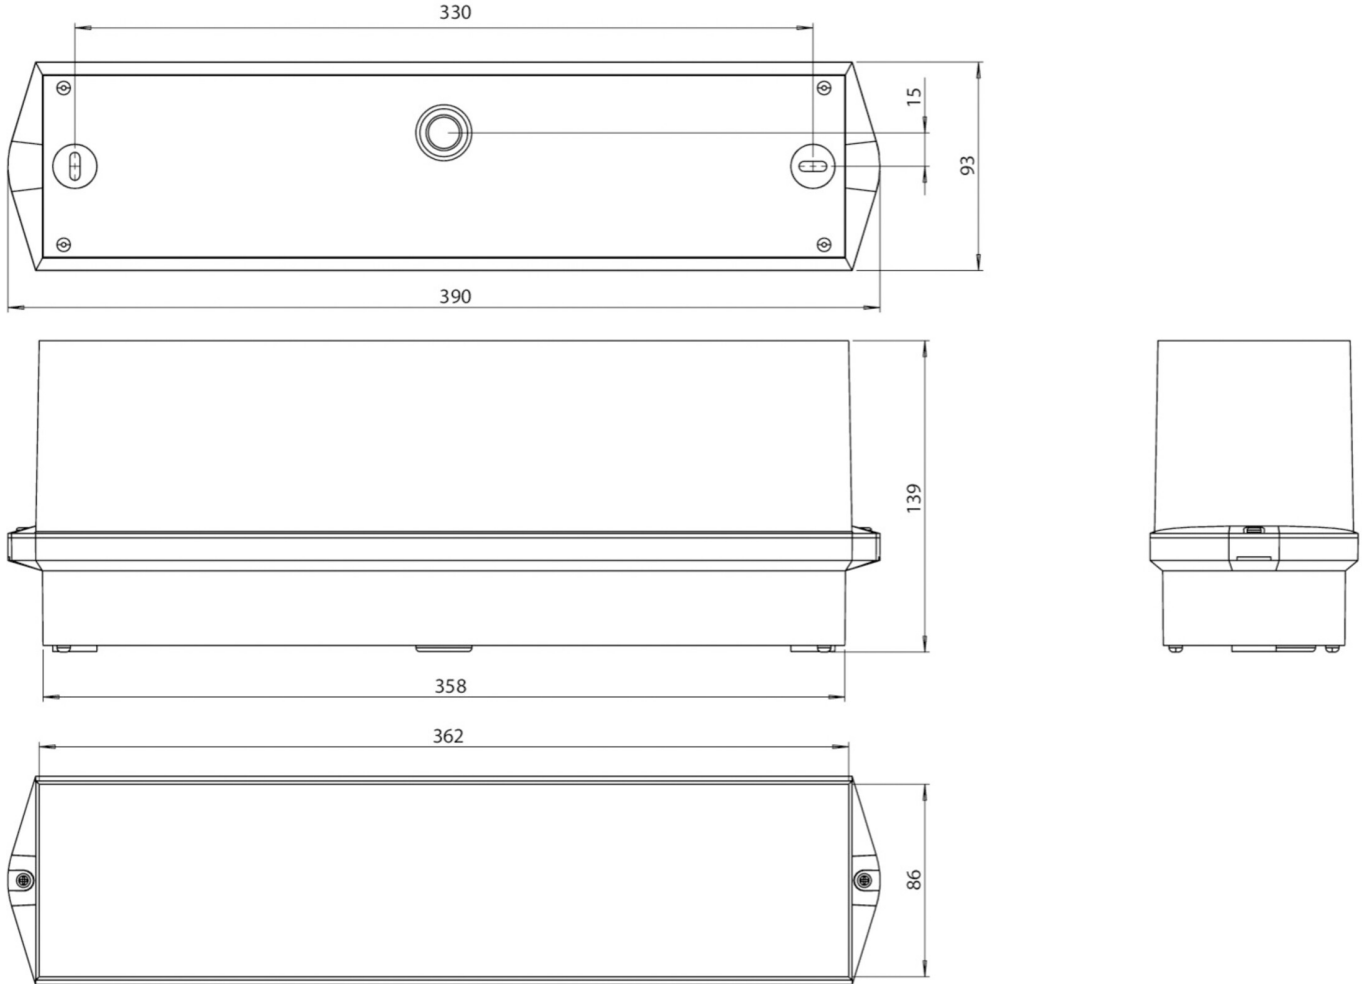

TECHNICAL DRAWING

ACCESSORY LIST

BKW - Robust steel protective grille for emergency lighting
LFPN3212-SET-2AKKU - Battery

RELATED PRODUCTS

Art.-No.	Image	Monitoring	Supply	Color	Investment	Automatic log	Maintenance level	Remote maintenance	max. luminaires	Single luminaire monitoring
KWID011SC		SelfControl (SC)	Single battery	RAL 9003	€	no	high	no	unlimited	itself

As of: 04.07.2026 - Subject to technical changes and errors.