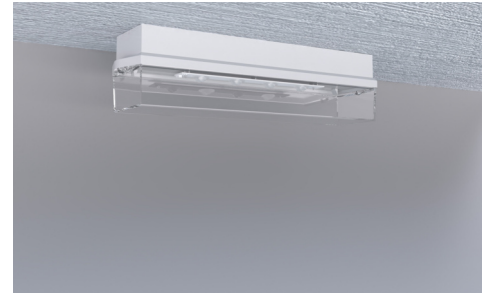

Art.-Nr: KWIW423WL
Emergency light Self-contained
Universal, 3 h, IP65, Polycarbonate, White, Flexiklick

Classic, robust, plastic, beam-like safety luminaire with a high level of protection and for versatile use.

Wireless central control and monitoring for large installations of up to 50,000 luminaires with Wireless Professional. The luminaire is fitted with the innovative flexible plug-in system for rapid use of the right lens. The corridor lens is supplied with every luminaire. A round lens, spotlight lens and beam lens are available as options.

More information
www.rp-group.com/en/item/KWIW423WL

TECHNICAL DATA

Luminaire type	Emergency light
Mounting	Universal
Pictograph	No
Illuminant	LED
Housing material	Polycarbonate
Housing color	White
Protection type (IP)	IP65
Impact resistance (IK)	6
Certification	WEEE, CE, 5 years warranty, D-Sign
Insulation class	2
Supply	Self-contained
Monitoring	Wireless Professional (WL)
Bridging time	3 h
Battery	LiFePO4 3,2 V/3,3 Ah
Operating mode	Non-maintained / maintained
Input voltage AC	230 V
Input frequency	50 Hz
Power max.	7,5 W
Power maintained	5,7 W
Power non-maintained	0,8 W