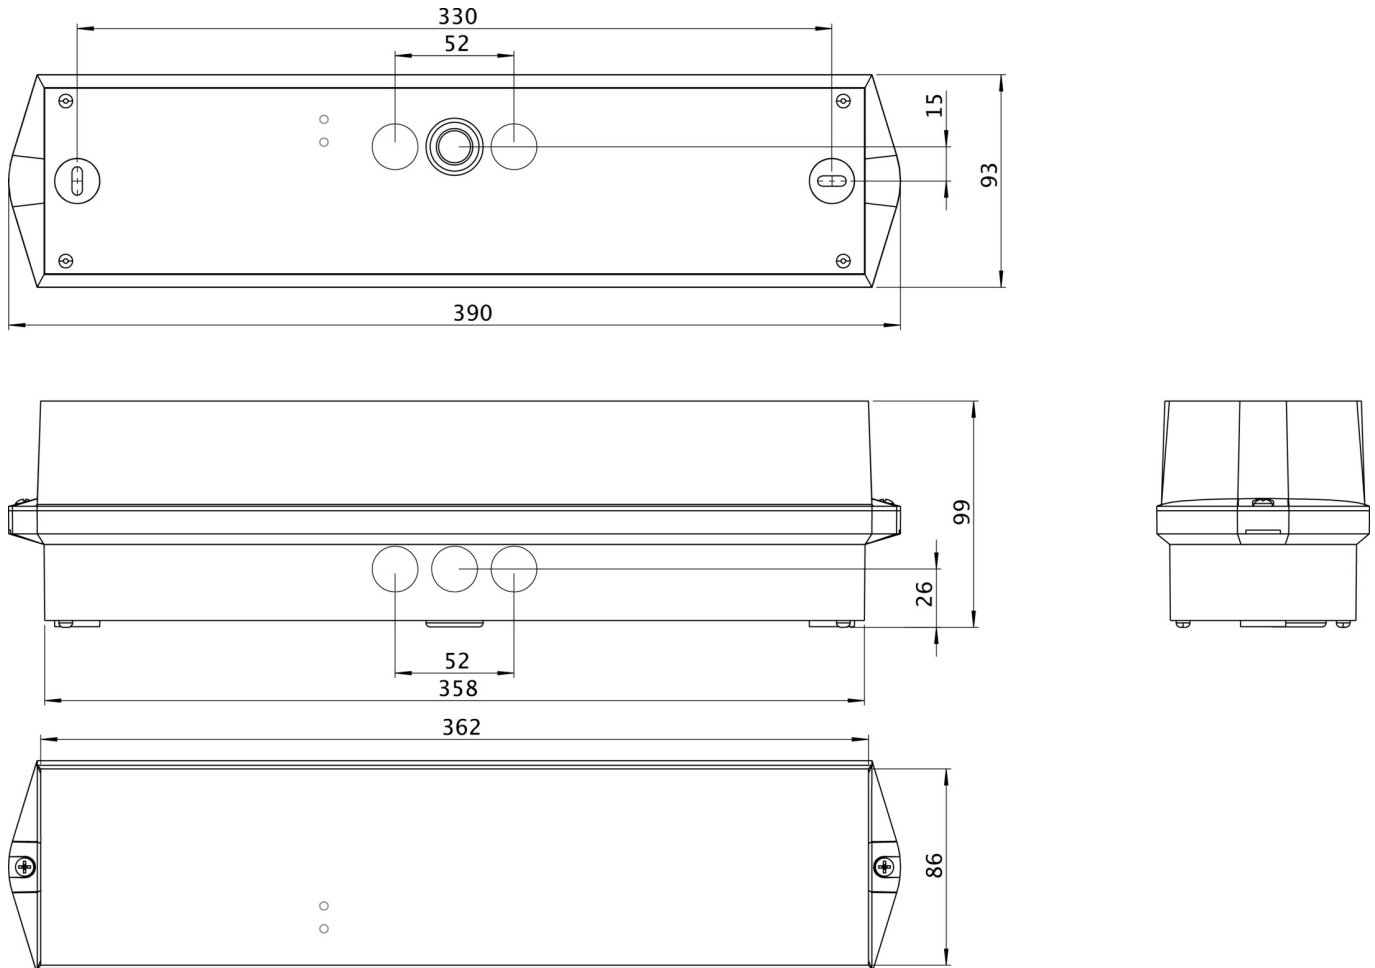

TECHNICAL DRAWING

ACCESSORY LIST

- BKW - Robust steel protective grille for emergency lighting
- KWIE - Installation frame
- LSYS-B4 - Precision beam lens for accent lighting of safety devices
- LSYS-F4 - Precise corridor lens for emergency exit and corridor lighting
- LSYS-H4 - H-lens Special optics for emergency lighting in escape and rescue routes (installation height from 4 m)
- LSYS-R4 - High-performance round lens for uniform emergency light distribution in open areas
- LSYS-S4 - Precision spot lens for emergency lighting in large areas and high ceilings
- LSYS-WF4 - Precise wall-corridor lens – Optimal light control for safety lights
- LFP3233-SET-2AKKU - Battery