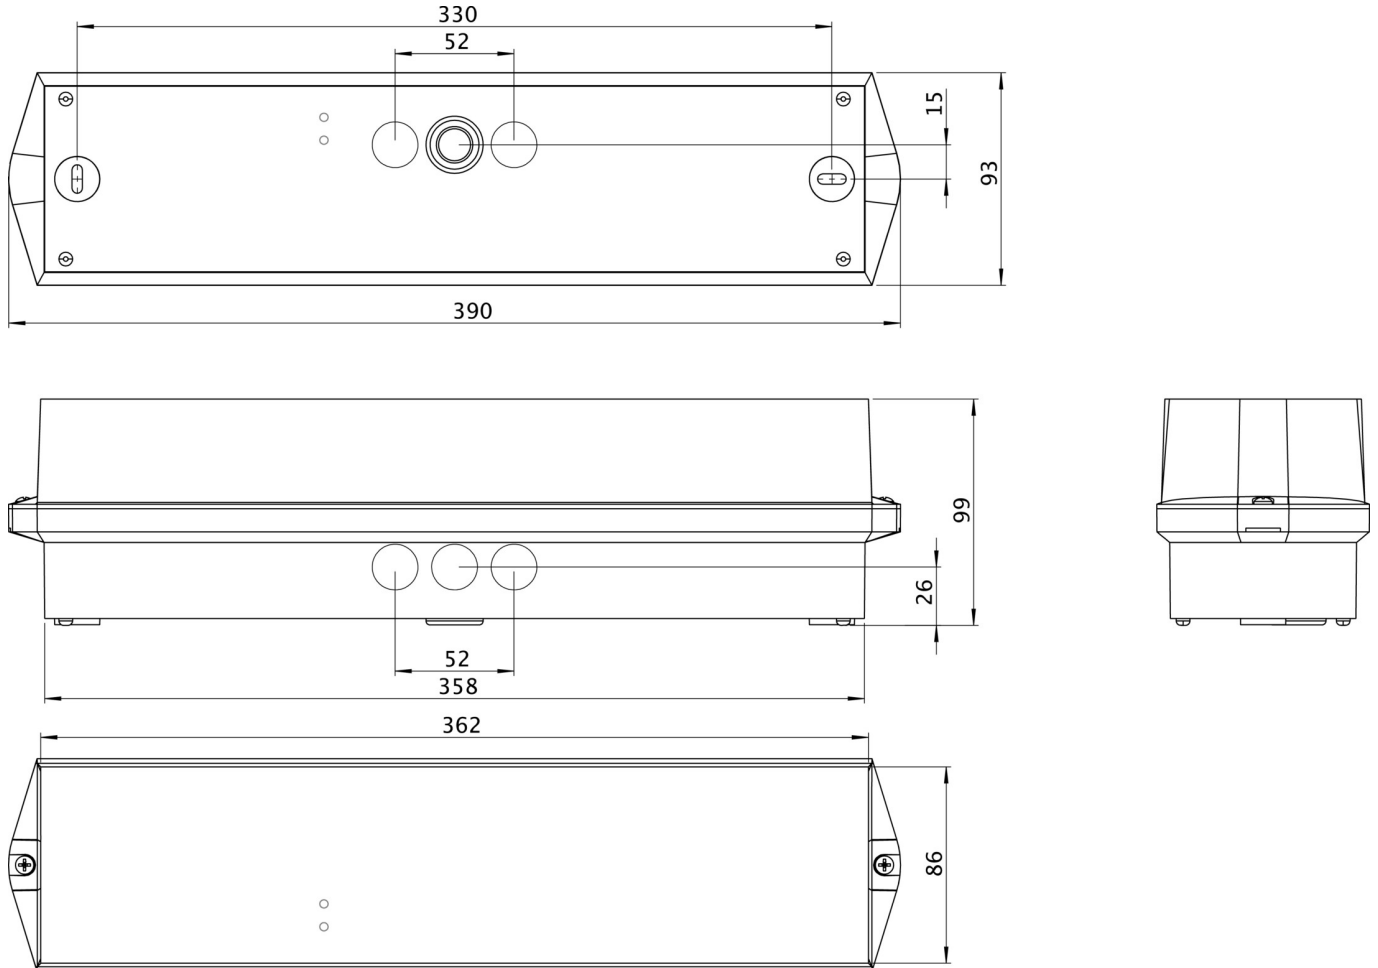

TECHNICAL DRAWING

ACCESSORY LIST

BKW - Robust steel protective grille for emergency lighting

KWIE - Installation frame

LFPN3212-SET-2AKKU - Battery