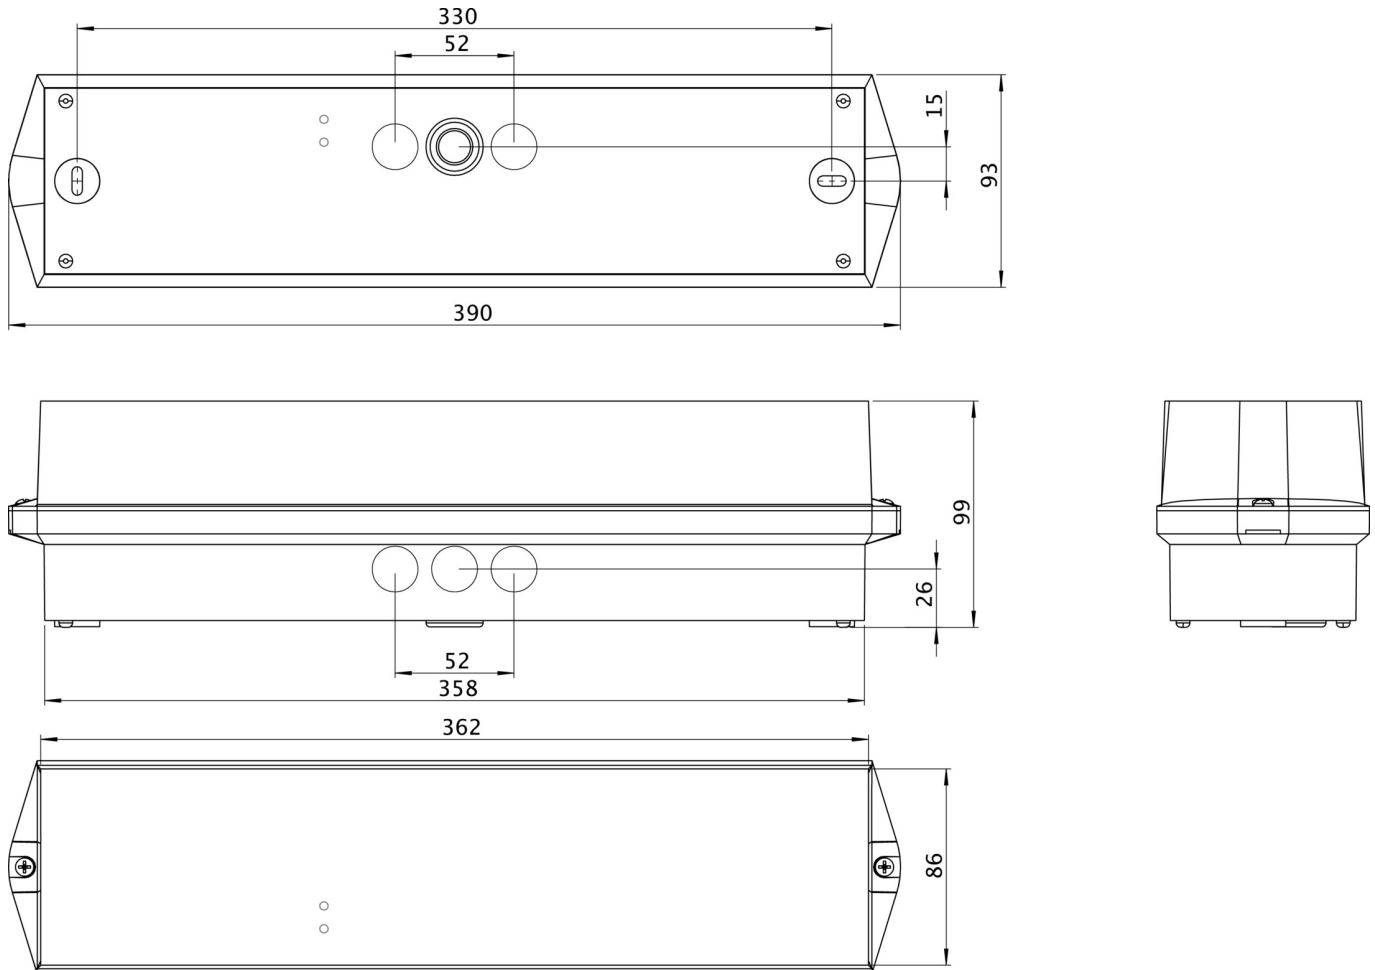

TECHNICAL DRAWING

ACCESSORY LIST

- BKW - Robust steel protective grille for emergency lighting
- KWIE - Installation frame
- LSYS-B4 - Precision beam lens for accent lighting of safety devices
- LSYS-F4 - Precise corridor lens for emergency exit and corridor lighting
- LSYS-H4 - H-lens Special optics for emergency lighting in escape and rescue routes (installation height from 4 m)
- LSYS-R4 - High-performance round lens for uniform emergency light distribution in open areas
- LSYS-S4 - Precision spot lens for emergency lighting in large areas and high ceilings
- LSYS-WF4 - Precise wall-corridor lens – Optimal light control for safety lights