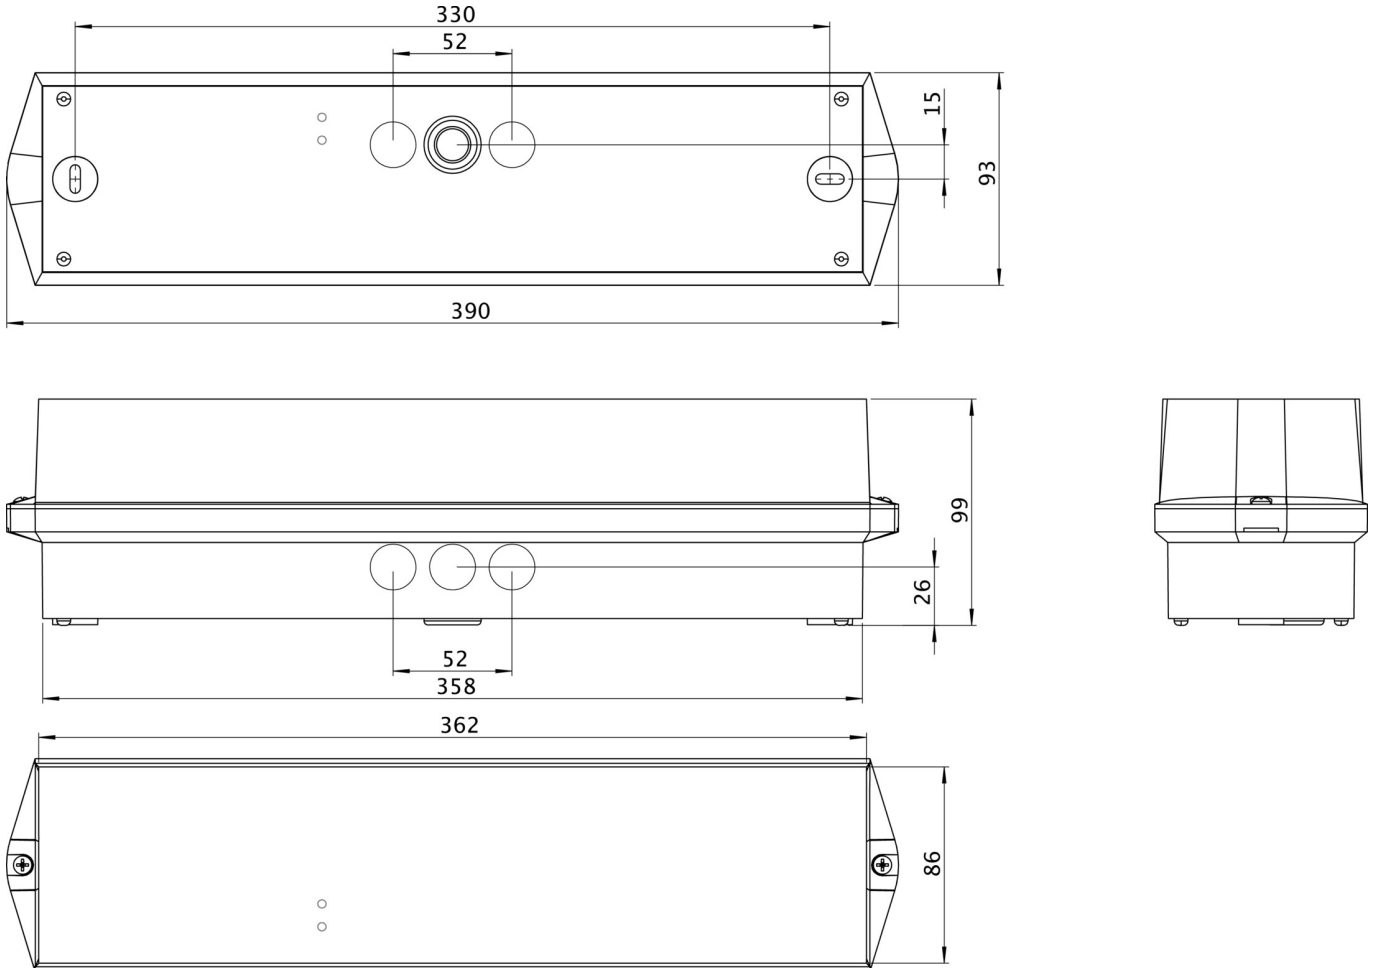

TECHNICAL DRAWING

ACCESSORY LIST

BKW - Robust steel protective grille for emergency lighting

KWIE - Installation frame

LFP3233-SET-2AKKU - Battery

RELATED PRODUCTS

Art.-No.	Image	Monitoring	Supply	Color	Investment	Automatic log	Maintenance level	Remote maintenance	max. luminaires	Single luminaire monitoring
KWIW018SC		SelfControl (SC)	Single battery	RAL 9003	€	no	high	no	unlimited	itself

As of: 04.07.2026 - Subject to technical changes and errors.