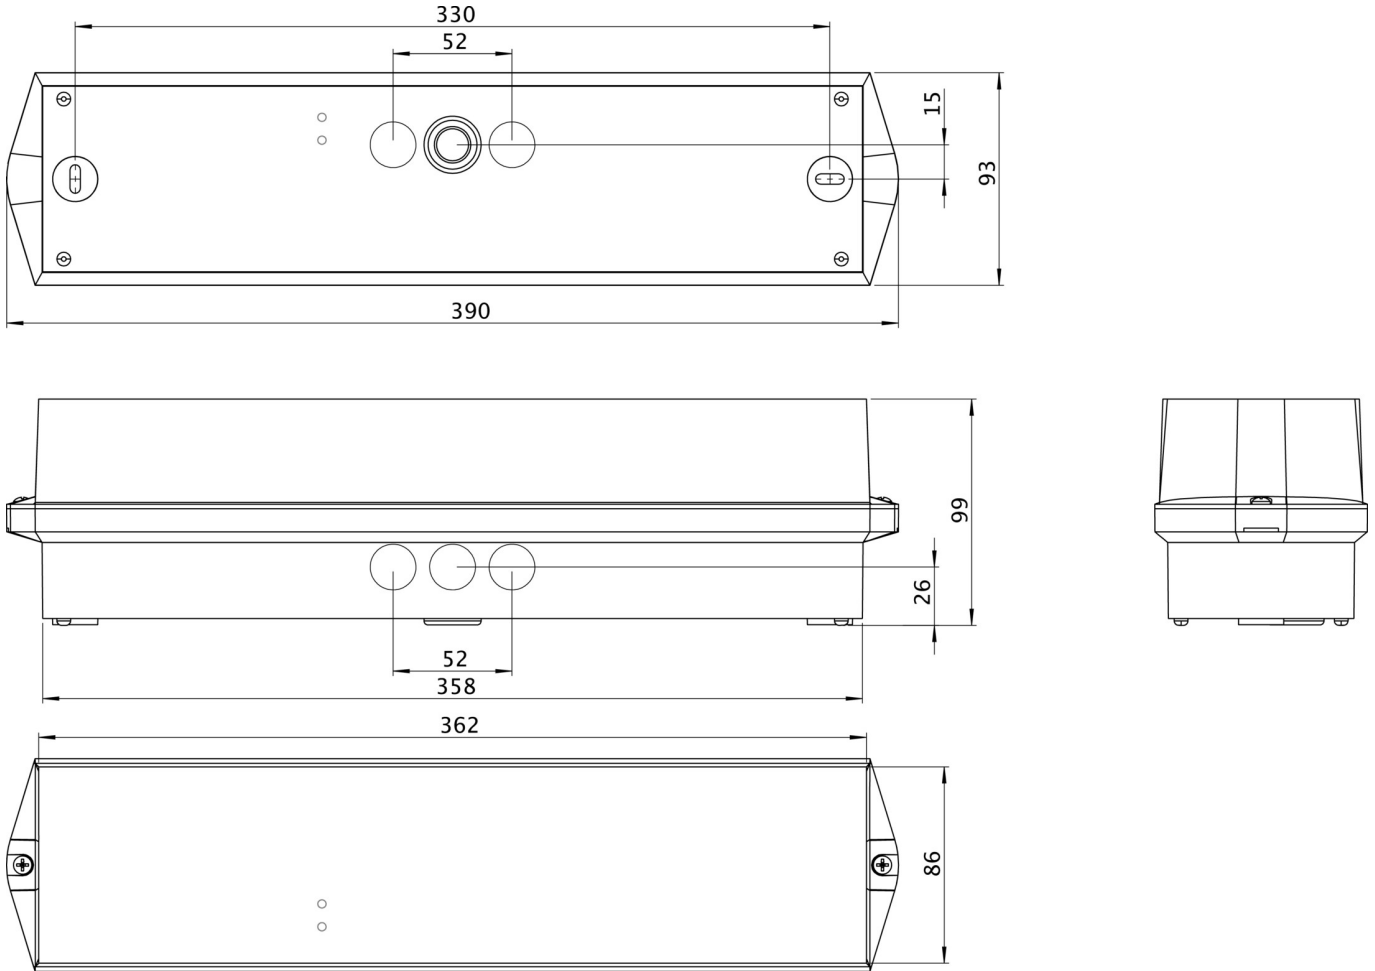

**Art.-Nr: KWIW411WL**  
**Exit sign, Emergency light Self-contained**  
**Wall mounting, 1 h, 16 m, IP65, Polycarbonate, White, Set of pictograms**

Classic, robust, plastic, beam-like emergency exit sign luminaire with a high level of protection and self-adhesive pictogram for versatile use.

## TECHNICAL DATA

Luminaire type	Exit sign, Emergency light
Mounting	Wall mounting
Recognition distance	16 m
Pictograph	Set
Illuminant	LED
Housing material	Polycarbonate
Housing color	White
Protection type (IP)	IP65
Impact resistance (IK)	6
Certification	WEEE, CE, 5 years warranty, D-Sign
Insulation class	2
Supply	Self-contained
Monitoring	Wireless Professional (WL)
Bridging time	1 h
Battery	LiFePO4 3,2 V/1,2 Ah
Operating mode	Non-maintained / maintained
Input voltage AC	230 V

Input frequency	50 Hz
Power max.	5,3 W
Power maintained	4,3 W
Power non-maintained	0,7 W
Ambient temperature maintained mode	-5 °C to 35 °C
Ambient temperature non-maintained mode	-5 °C to 35 °C
Depth	86 mm
Width	390 mm
Height	99 mm
Weight	0.71
Weight incl. packaging	0.81
Connection cross-section	2.5 mm <sup>2</sup>
Switching input	Yes
Emergency light blocking	Yes
Battery connection	Connector
Dimming function	Yes
Luminous flux mains	305 lm
Luminous flux emergency	335 lm
EOF	1.1
Customs tariff number	94056120
GTIN	4260766550416

## TECHNICAL DRAWING