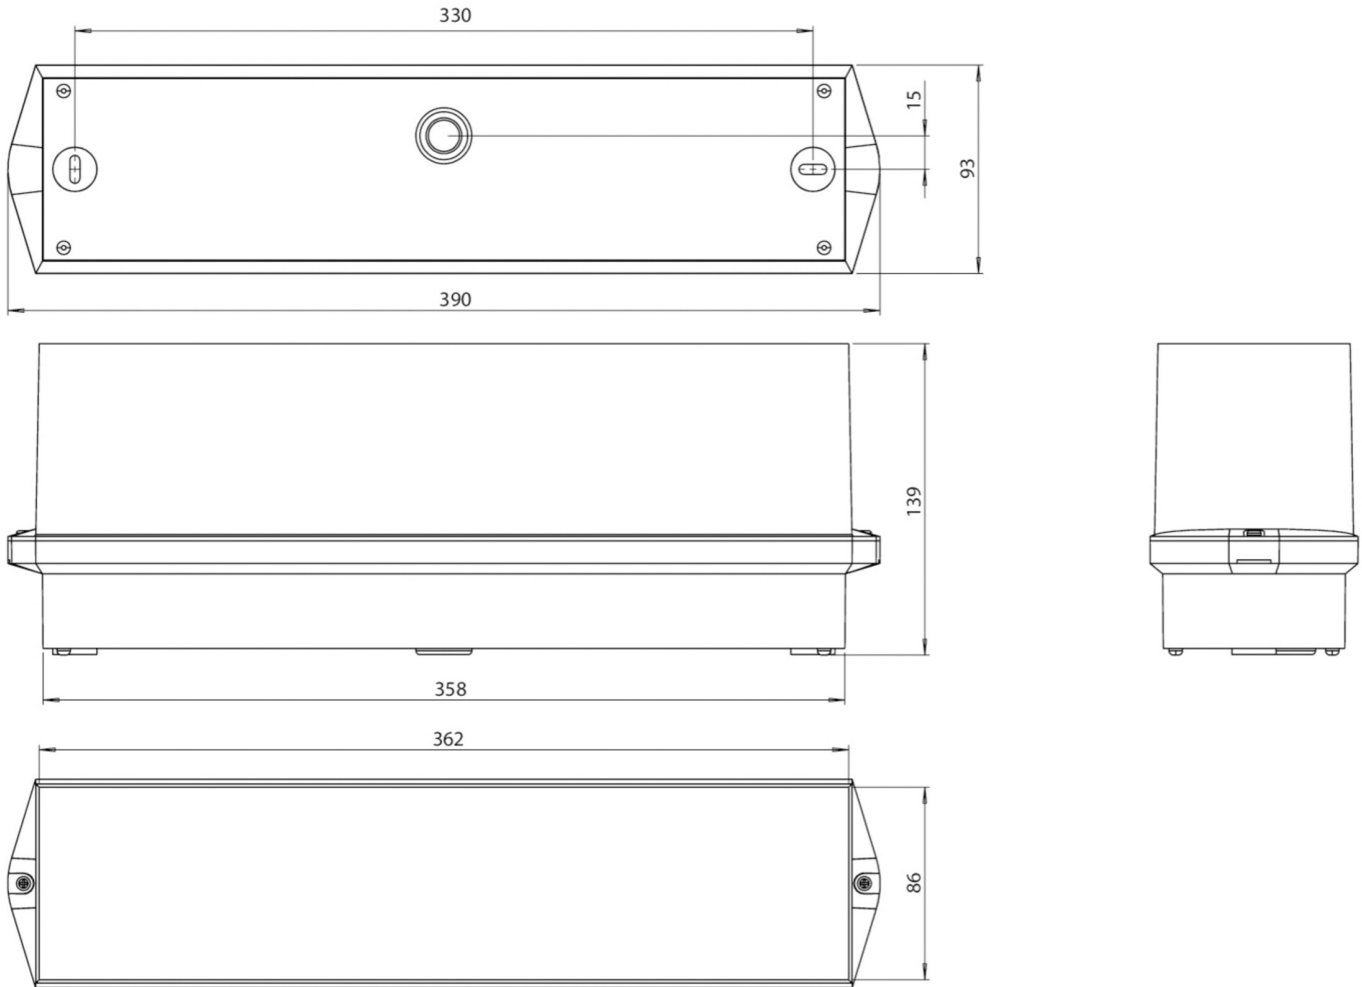

TECHNICAL DRAWING

ACCESSORY LIST

BKW - Robust steel protective grille for emergency lighting

LFP3233-SET-2AKKU - Battery

RELATED PRODUCTS

Art.-No.	Image	Monitoring	Supply	Color	Investment	Automatic log	Maintenance level	Remote maintenance	max. luminaires	Single luminaire monitoring
KWID018SC		SelfControl (SC)	Single battery	RAL 9003	€	no	high	no	unlimited	itself

As of: 04.07.2026 - Subject to technical changes and errors.