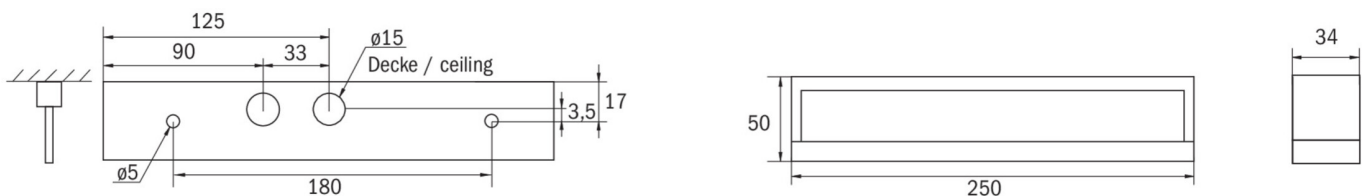

Power non-maintained	1 W
Ambient temperature maintained mode	-10 °C to 40 °C
Ambient temperature non-maintained mode	-5 °C to 40 °C
Height	36 mm
Diameter	100 mm
Weight	0.21
Weight incl. packaging	0.28
Connection cross-section	2.5 mm²
Switching input	Yes
Emergency light blocking	No
Battery connection	Connector
Dimming function	No
Luminous flux mains	190 lm
Luminous flux emergency	190 lm
Customs tariff number	94056120
GTIN	4260766550676

TECHNICAL DRAWING

ACCESSORY LIST

- KME-EB - Mounting frame
- BALL1 - Wire mesh guard
- KMBE - Concrete-mounted box
- BALLPLX-KMB - Wire mesh surround
- KMBFH - Customisable positioning for optimal emergency exit lighting – 249 x 40 mm

As of: 10.07.2026 - Subject to technical changes and errors.