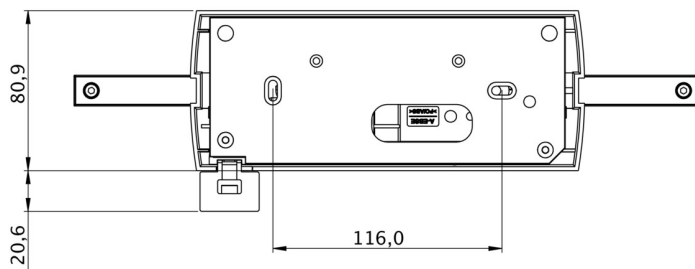

TECHNICAL DRAWING

As of: 07.07.2026 - Subject to technical changes and errors.