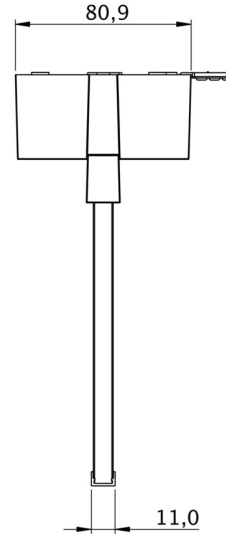

TECHNICAL DRAWING

As of: 07.07.2026 - Subject to technical changes and errors.