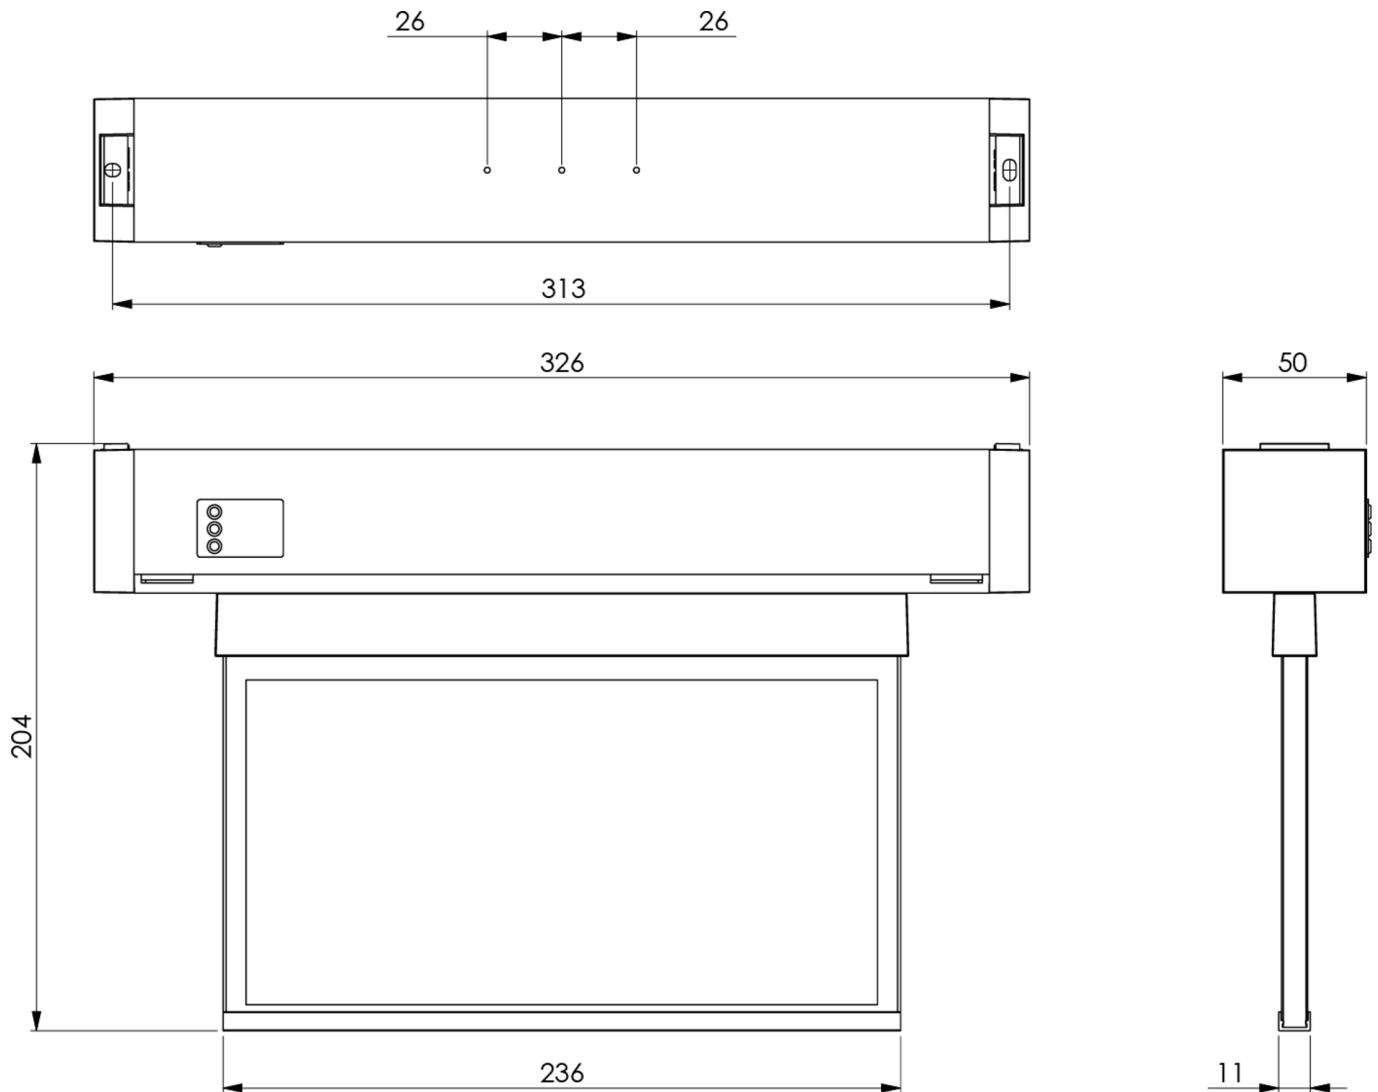

TECHNICAL DRAWING

ACCESSORY LIST

AWX001 - AWX wall bracket for emergency lights - 90° flag mounting

2PW-EB - Pendant

2DW-EB - Pre-assembled designer pendant pair with fixed canopy, 4-core, white

As of: 10.07.2026 - Subject to technical changes and errors.