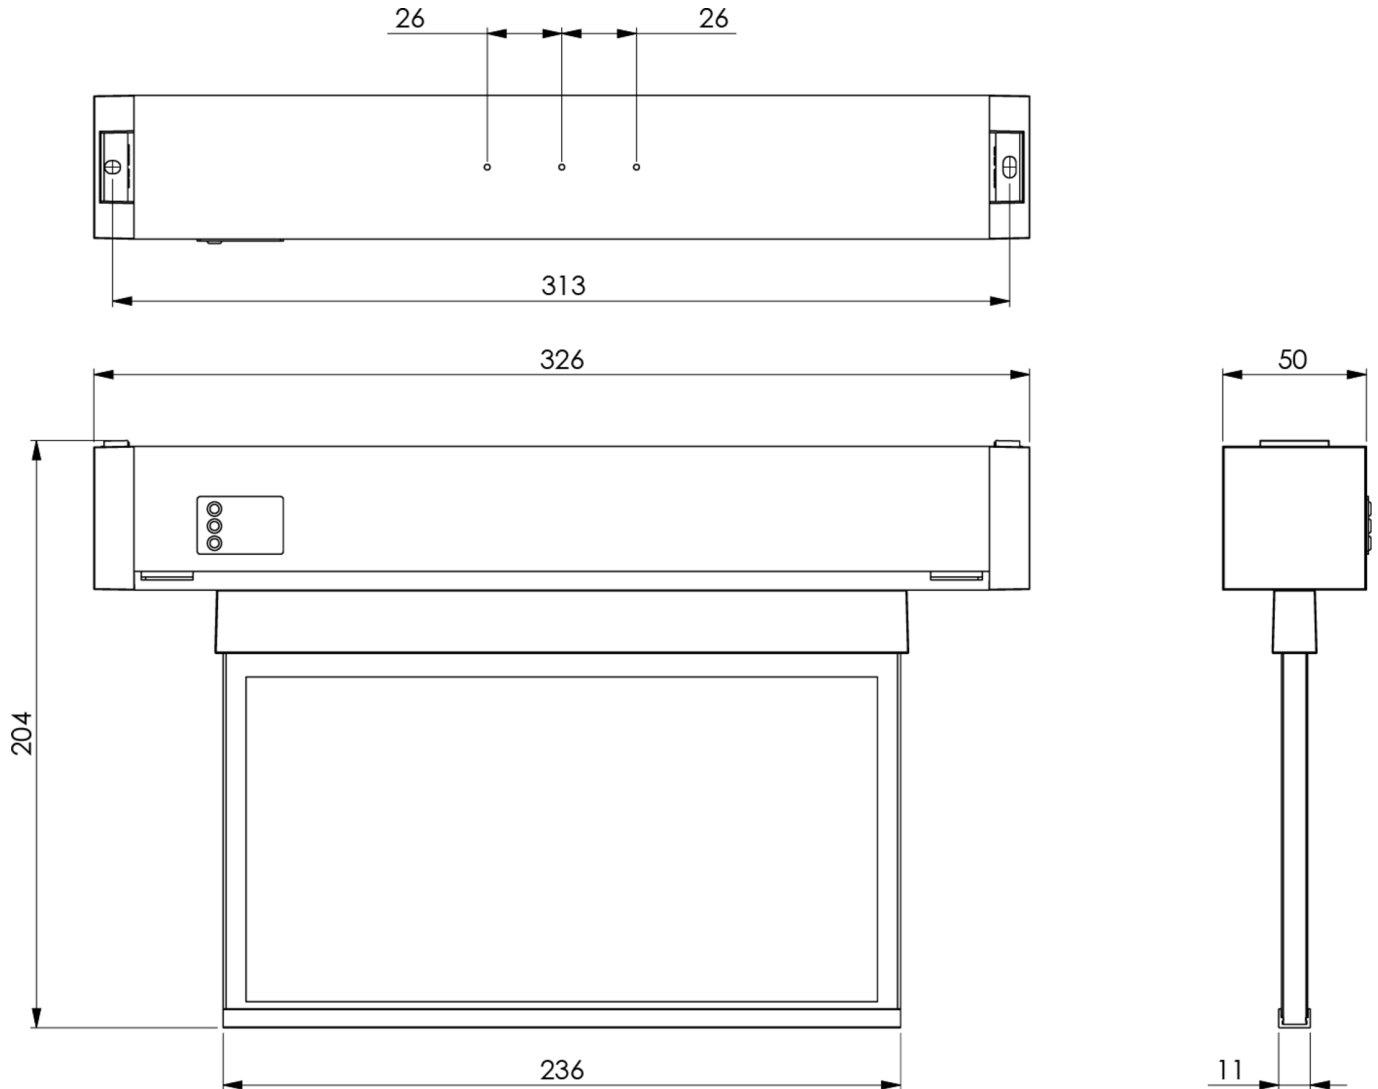

TECHNICAL DRAWING

ACCESSORY LIST

AWX001 - AWX wall bracket for emergency lights - 90° flag mounting

2PW-EB - Pendant

2DW-EB - Pre-assembled designer pendant pair with fixed canopy, 4-core, white

As of: 10.07.2026 - Subject to technical changes and errors.