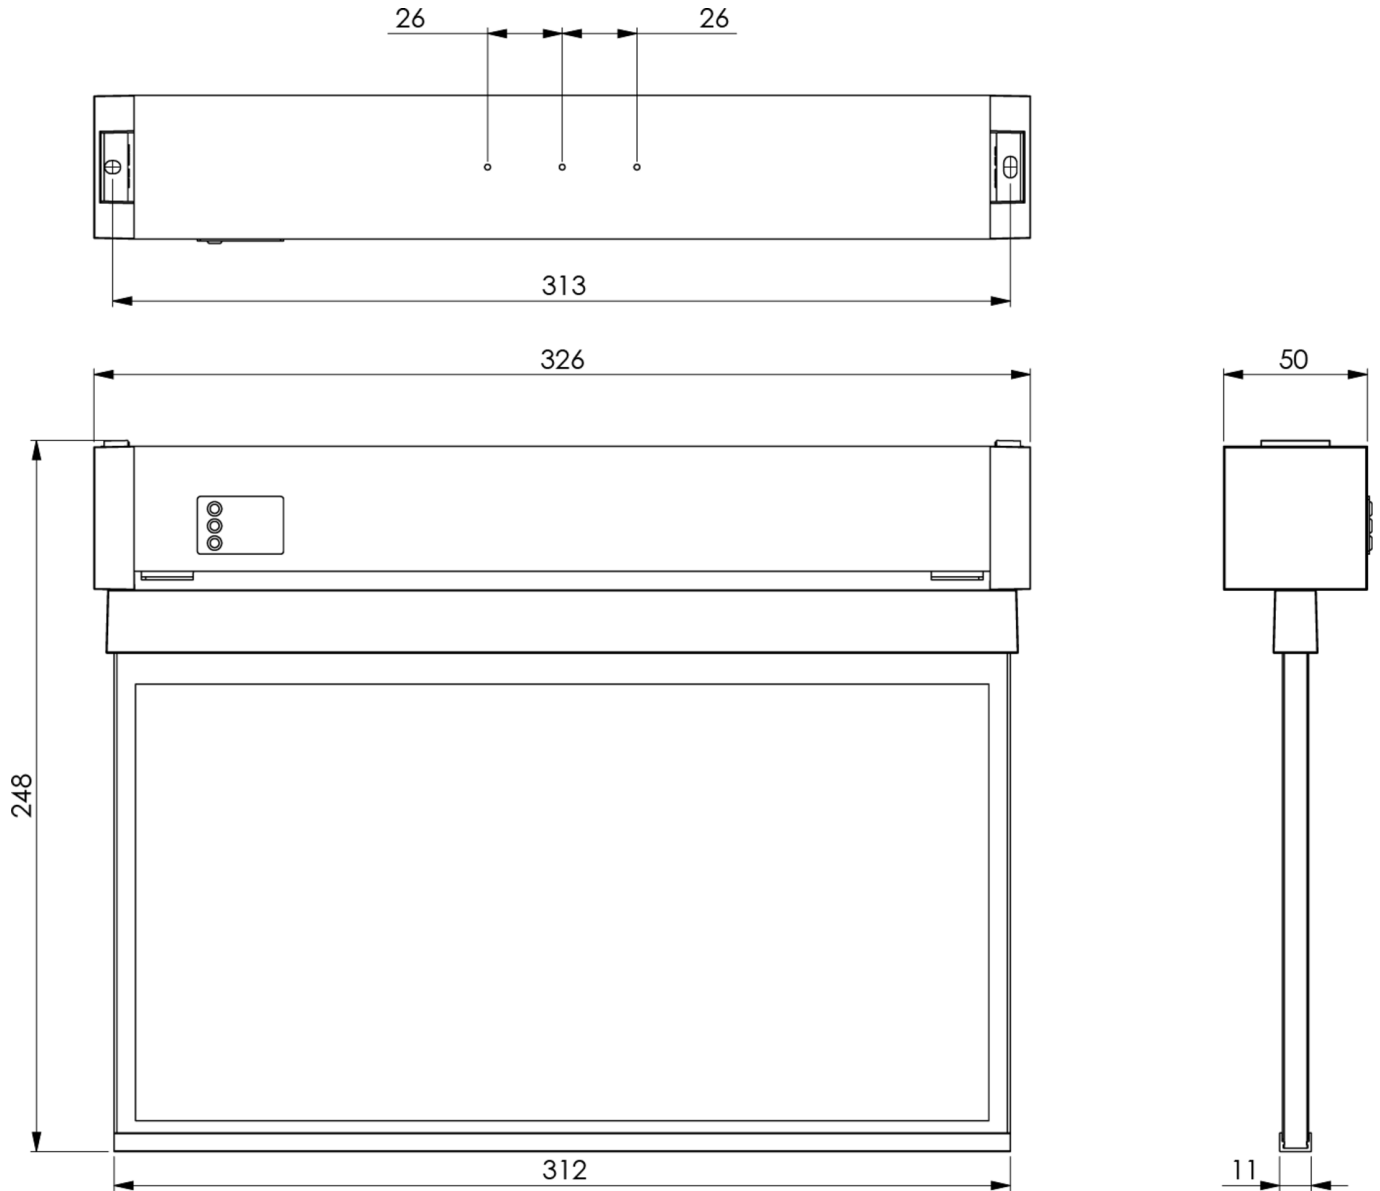

TECHNICAL DRAWING

As of: 10.07.2026 - Subject to technical changes and errors.