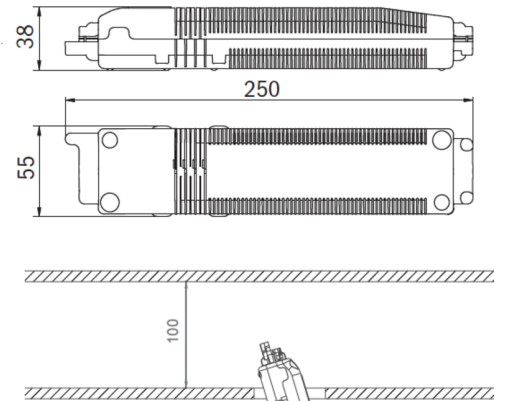

Einzelbatterie-Elektronik-Box (UH-1)

RELATED PRODUCTS

Art.-No.	Image	Monitoring	Supply	Color	Investment	Automatic log	Maintenance level	Remote maintenance	max. luminaires	Single luminaire monitoring
EERL039ML		Central power supply (ML)	Central power supply	RAL 9003	€€€	Yes	low	Yes	1,920 per system	central
EERL039ML-AZ		Central power supply (ML)	Central power supply	RAL 7016	€€€	Yes	low	Yes	1,920 per system	central
EERL039ML-E		Central power supply (ML)	Central power supply	Edelstahl	€€€	Yes	low	Yes	1,920 per system	central
EERL539CC-AZ		CoreCompact 24 (CC)	Central power supply	RAL 7016	€€	Yes	low	Yes		central

As of: 10.07.2026 - Subject to technical changes and errors.