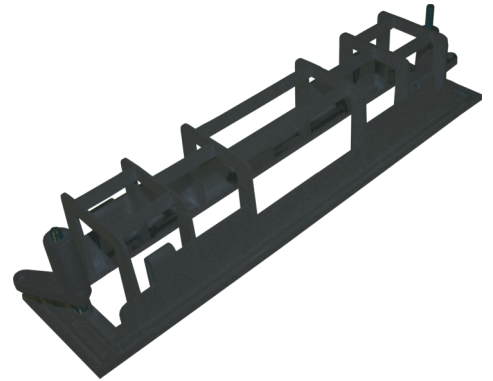

**Art.-Nr: KME-SW**  
**Mounting frame**  
**Mounting frame - ABS white, for luminaires with a central battery system**

This mounting frame allows the KMU, KMB and KS luminaires to be installed straight into the ceiling. The electronics are thereby concealed, which doesn't ruin the luminaire design.

#### TECHNICAL DATA

Material	PCABS
Housing color	Black
Depth	70 mm
Width	295 mm
Height	60 mm
Weight	0.15 kg
Customs tariff number	94059200
GTIN	4260766552519

As of: 12.05.2026 - Subject to technical changes and errors.