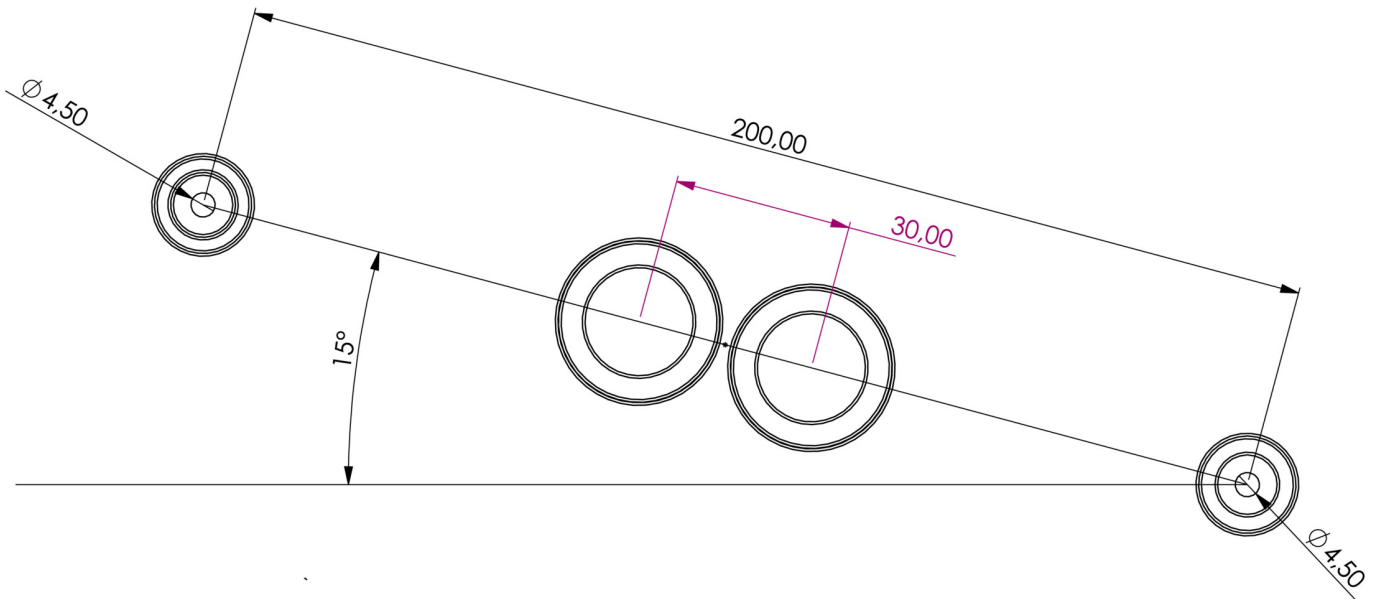

ACCESSORY LIST

LFPN3212-SET-2AKKU - Battery

RELATED PRODUCTS

Art.-No.	Image	Monitoring	Supply	Color	Investment	Automatic log	Maintenance level	Remote maintenance	max. luminaires	Single luminaire monitoring

As of: 04.07.2026 - Subject to technical changes and errors.