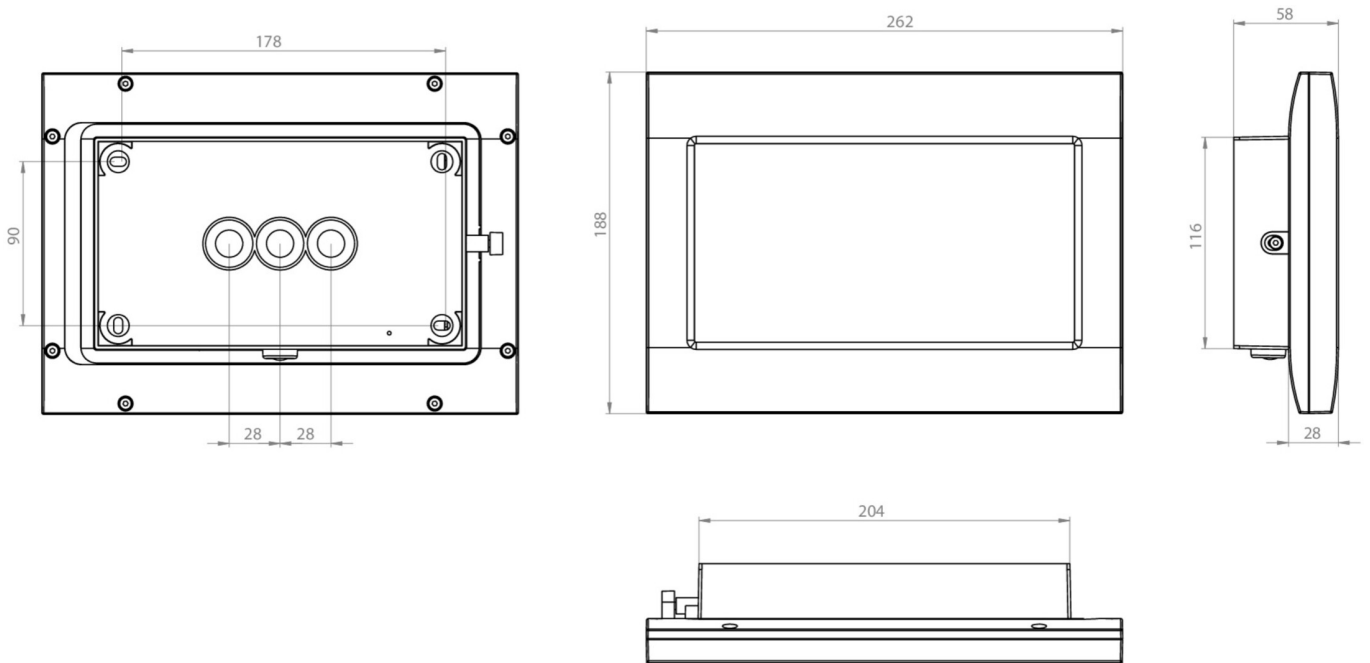

Power maintained	3,0 W
Power non-maintained	0,9 W
Ambient temperature maintained mode	-5 °C to 40 °C
Ambient temperature non-maintained mode	-5 °C to 40 °C
Depth	58 mm
Width	262 mm
Height	188 mm
Weight	2
Weight incl. packaging	2.1
Connection cross-section	2,5 mm²
Switching input	Yes
Emergency light blocking	No
Battery connection	Connector
Dimming function	No
Customs tariff number	94056180
GTIN	4260766556111

TECHNICAL DRAWING