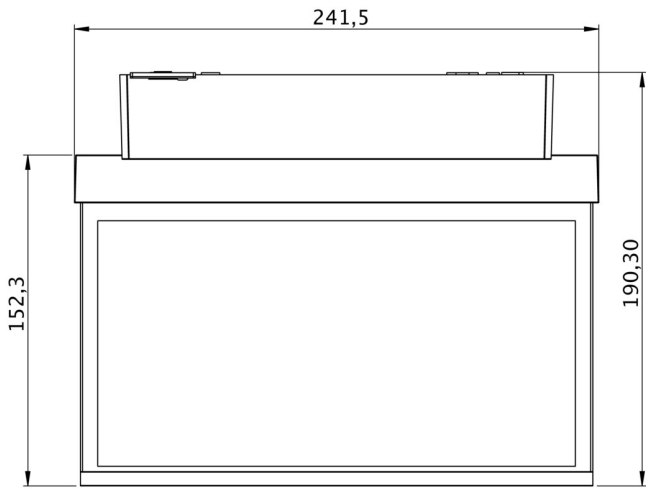

TECHNICAL DRAWING

As of: 07.07.2026 - Subject to technical changes and errors.