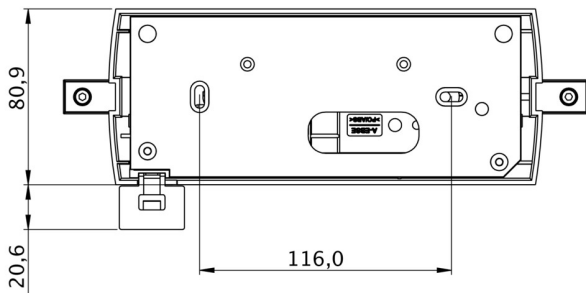

TECHNICAL DRAWING

As of: 07.07.2026 - Subject to technical changes and errors.