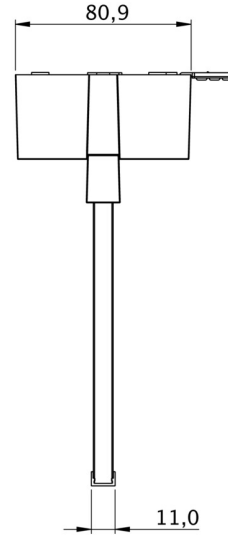

TECHNICAL DRAWING

As of: 07.07.2026 - Subject to technical changes and errors.