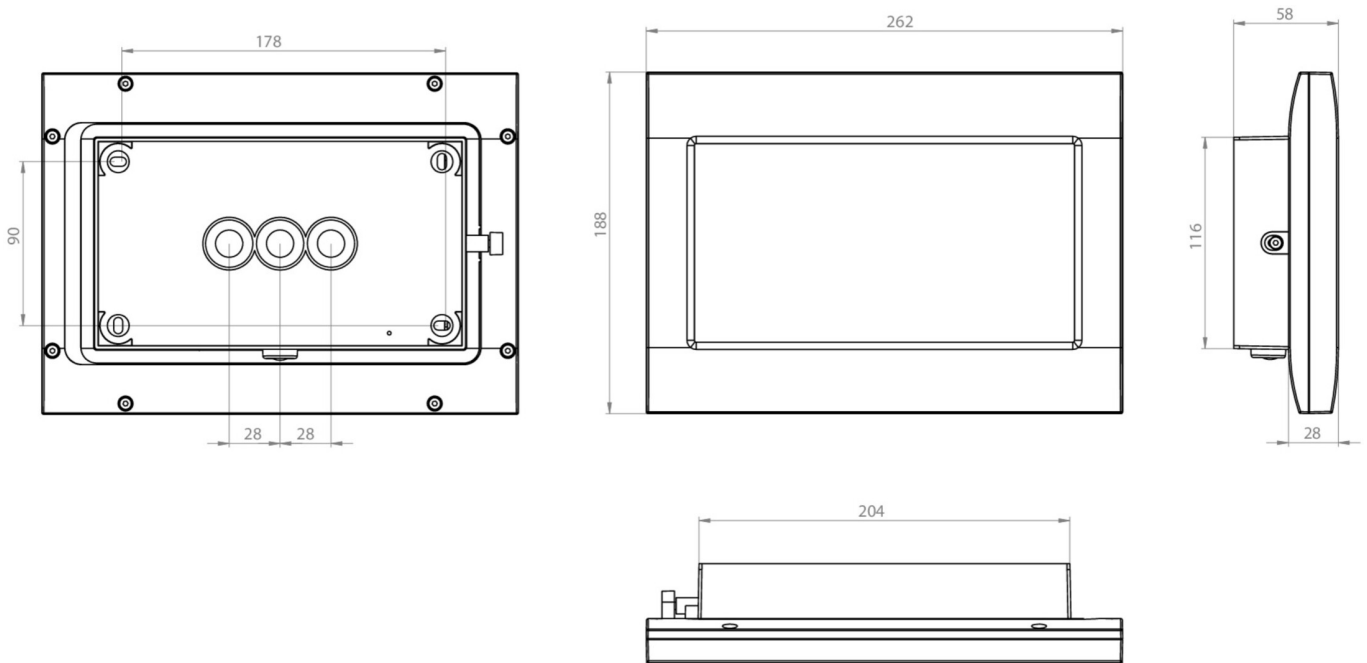

Power maintained	2,6 W
Power non-maintained	0,8 W
Ambient temperature maintained mode	-5 °C to 40 °C
Ambient temperature non-maintained mode	-5 °C to 40 °C
Depth	58 mm
Width	262 mm
Height	188 mm
Weight	2.04
Weight incl. packaging	2.14
Connection cross-section	2.5 mm²
Switching input	Yes
Emergency light blocking	Yes
Battery connection	Connector
Dimming function	Yes
Customs tariff number	94056180
GTIN	4260766557262

TECHNICAL DRAWING