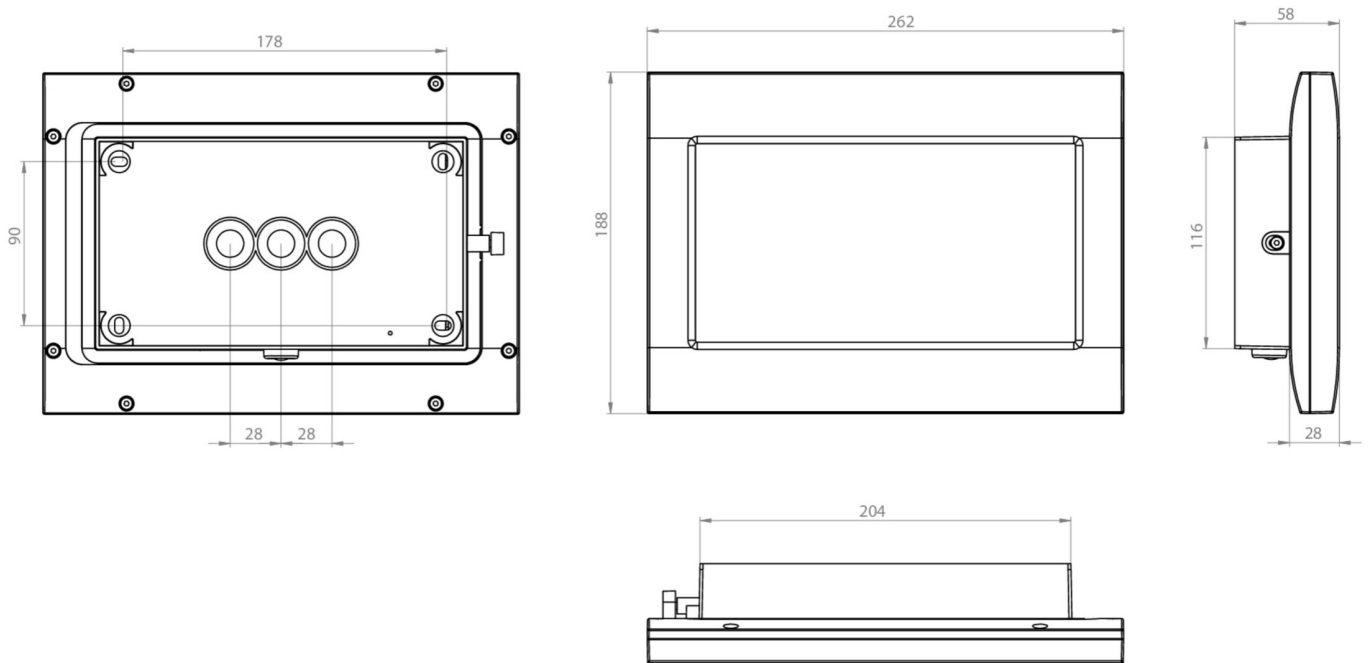

Power maintained	2,6 W
Power non-maintained	0,8 W
Ambient temperature maintained mode	-5 °C to 40 °C
Ambient temperature non-maintained mode	-5 °C to 40 °C
Depth	58 mm
Width	262 mm
Height	188 mm
Weight	2
Weight incl. packaging	2.1
Connection cross-section	2.5 mm²
Switching input	Yes
Emergency light blocking	Yes
Battery connection	Connector
Dimming function	Yes
Customs tariff number	94056180
GTIN	4260766557255

TECHNICAL DRAWING