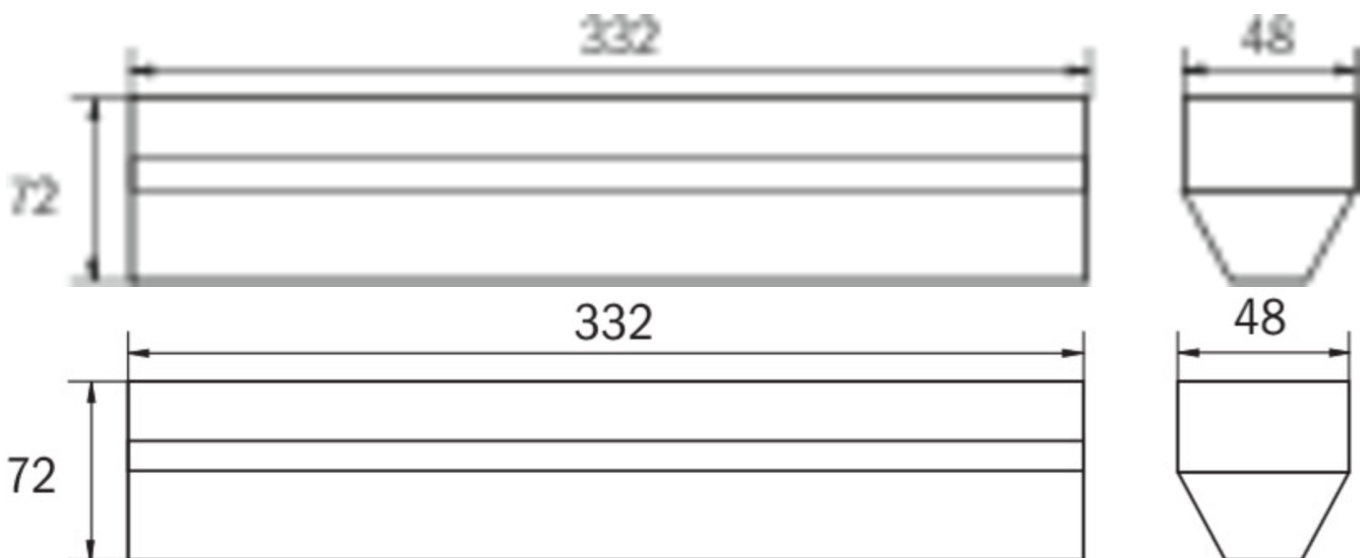

Power non-maintained	0,8 W
Ambient temperature maintained mode	-5 °C to 40 °C
Ambient temperature non-maintained mode	-5 °C to 40 °C
Depth	332 mm
Width	48 mm
Height	72 mm
Weight	0.47
Weight incl. packaging	0.51
Connection cross-section	2,5 mm²
Switching input	Yes
Emergency light blocking	No
Battery connection	Connector
Dimming function	No
Luminous flux mains	520 lm
Luminous flux emergency	520 lm
Customs tariff number	94056120
GTIN	4260766557392

TECHNICAL DRAWING