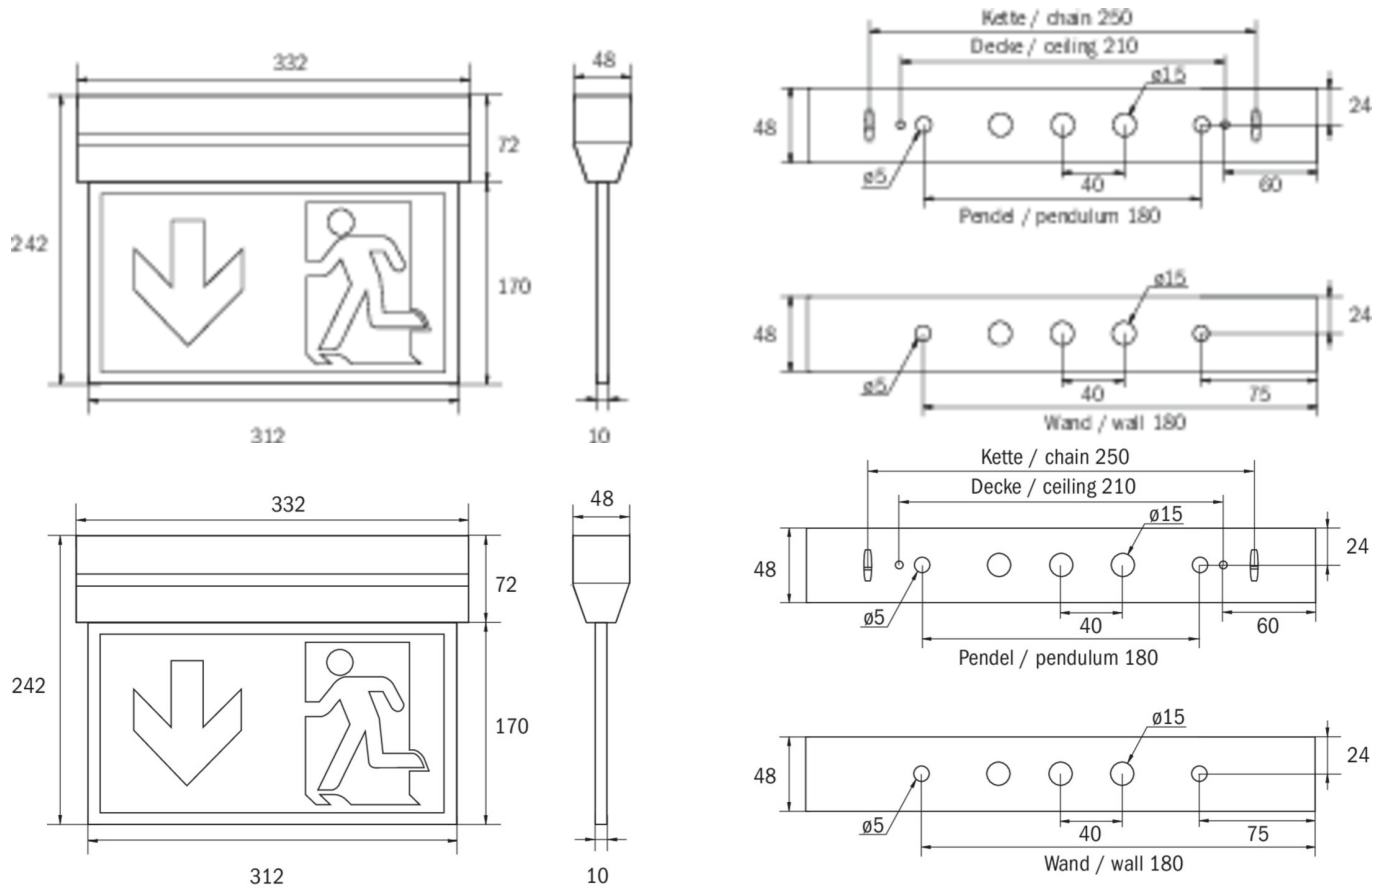

TECHNICAL DRAWING

ACCESSORY LIST

- KXE-EB - Installation frame for KX emergency lights: Elegant recessed wall mounting
- AWX001 - AWX wall bracket for emergency lights - 90° flag mounting
- DSA - Wire suspension
- 2PW-EB - Pendant
- 2DW-EB - Pre-assembled designer pendant pair with fixed canopy, 4-core, white
- KXBE - Concrete installation box for ceiling formwork installation for emergency lighting
- LFP3233-SET-2AKKU - Battery

As of: 04.07.2026 - Subject to technical changes and errors.