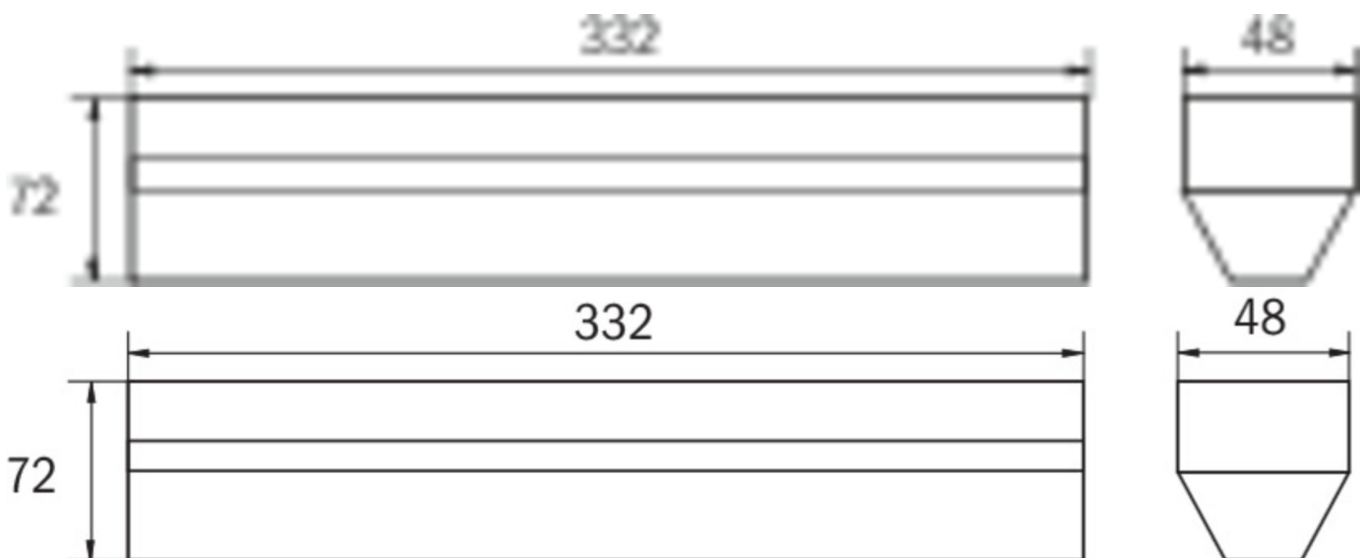

Power non-maintained	0,9 W
Ambient temperature maintained mode	-5 °C to 40 °C
Ambient temperature non-maintained mode	-5 °C to 40 °C
Depth	332 mm
Width	48 mm
Height	72 mm
Weight	0.41
Weight incl. packaging	0.45
Connection cross-section	2,5 mm²
Switching input	Yes
Emergency light blocking	No
Battery connection	Connector
Dimming function	No
Luminous flux mains	190 lm
Luminous flux emergency	190 lm
Customs tariff number	94056120
GTIN	4260766557453

TECHNICAL DRAWING