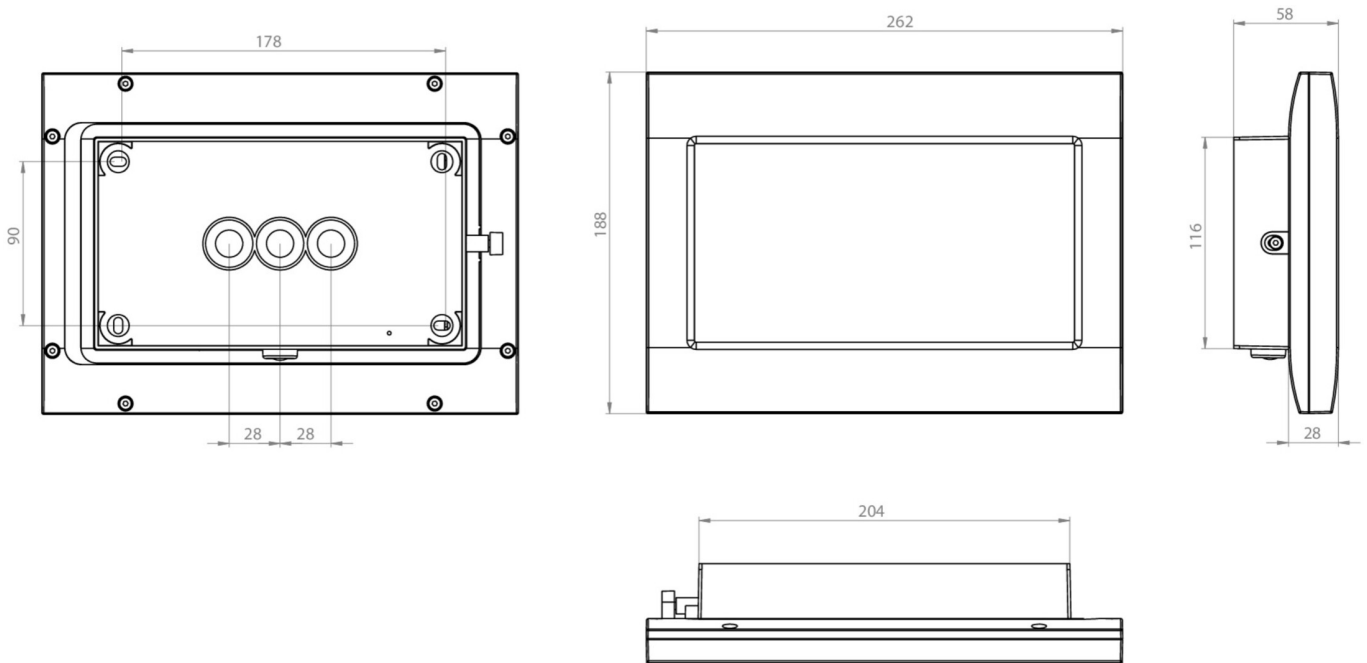

Ambient temperature maintained mode	-15 °C to 40 °C
Ambient temperature non-maintained mode	-15 °C to 40 °C
Depth	58 mm
Width	262 mm
Height	188 mm
Weight	2.08
Weight incl. packaging	2.18
Connection cross-section	2,5 mm²
Switching input	Yes
Emergency light blocking	No
Battery connection	Connector
Dimming function	No
Luminous flux mains	520 lm
Luminous flux emergency	520 lm
Customs tariff number	94056180
GTIN	4260766557842

TECHNICAL DRAWING