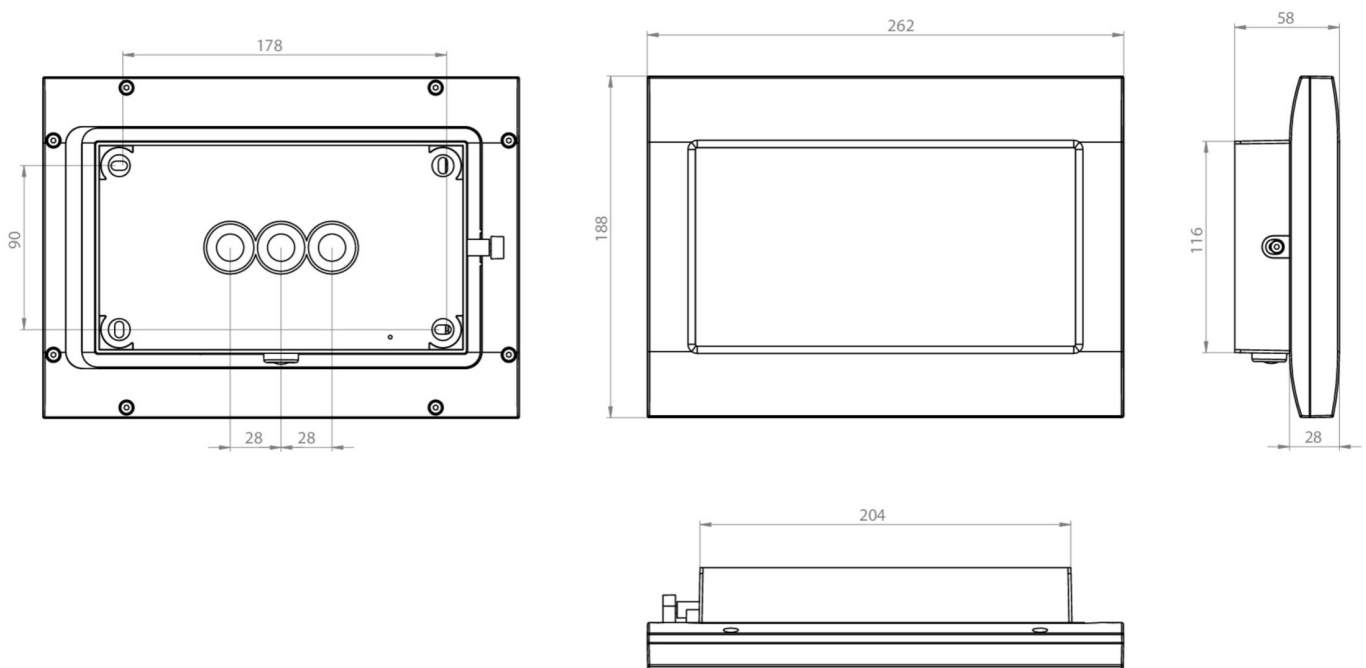

Power non-maintained	0,8 W
Ambient temperature maintained mode	-15 °C to 40 °C
Ambient temperature non-maintained mode	-15 °C to 40 °C
Depth	58 mm
Width	262 mm
Height	188 mm
Weight	2.08
Weight incl. packaging	2.18
Connection cross-section	2.5 mm²
Switching input	Yes
Emergency light blocking	Yes
Battery connection	Connector
Dimming function	Yes
Luminous flux mains	250 lm
Luminous flux emergency	520 lm
Customs tariff number	94056180
GTIN	4260766558221

TECHNICAL DRAWING