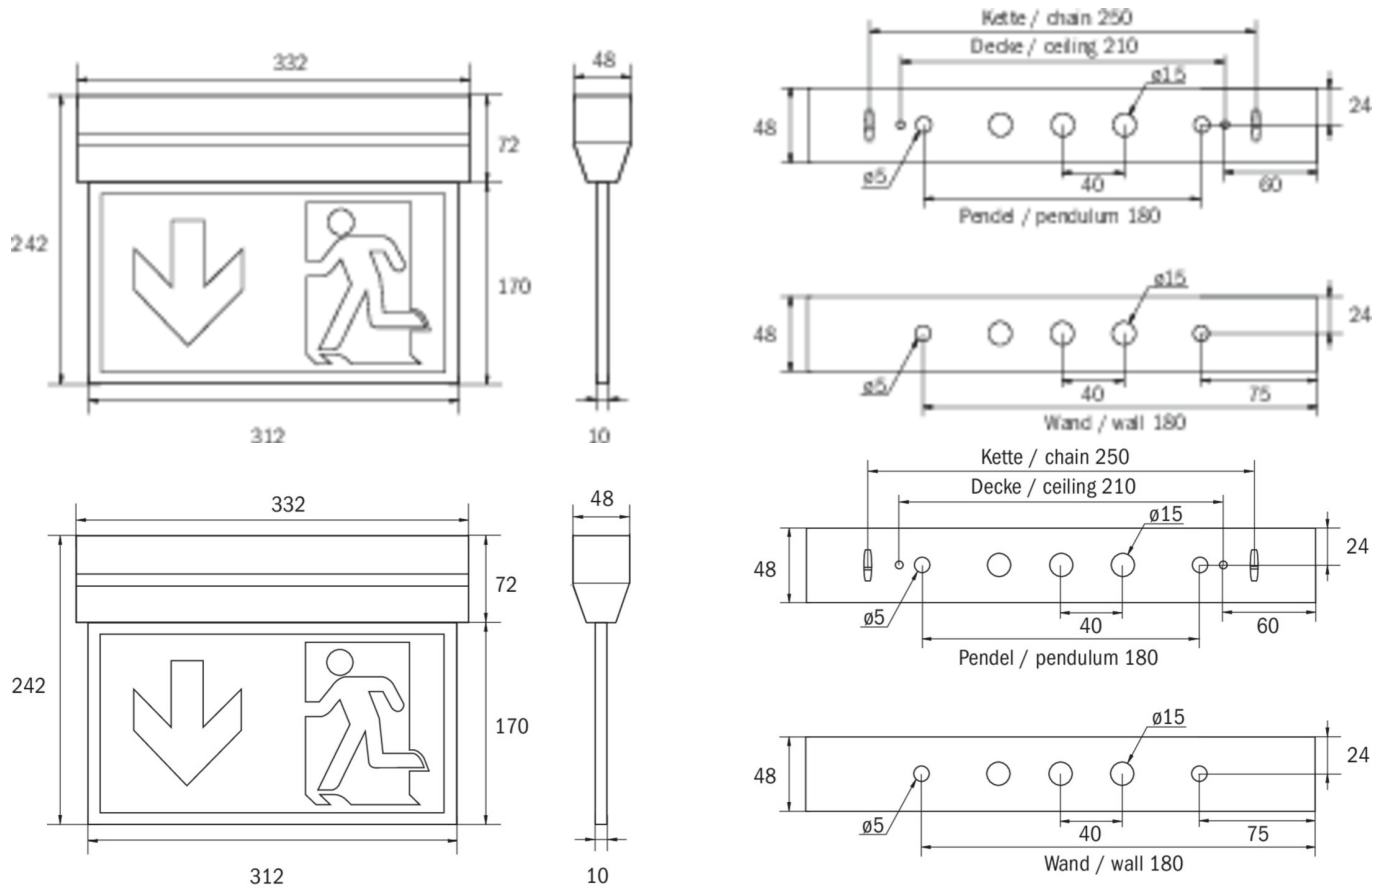

TECHNICAL DRAWING

ACCESSORY LIST

- KXE-EB - Installation frame for KX emergency lights: Elegant recessed wall mounting
- AWX001 - AWX wall bracket for emergency lights - 90° flag mounting
- DSA - Wire suspension
- 2PW-EB - Pendant
- 2DW-EB - Pre-assembled designer pendant pair with fixed canopy, 4-core, white
- KXBE - Concrete installation box for ceiling formwork installation for emergency lighting
- LFP3216-SET-2AKKU - Battery

As of: 05.07.2026 - Subject to technical changes and errors.