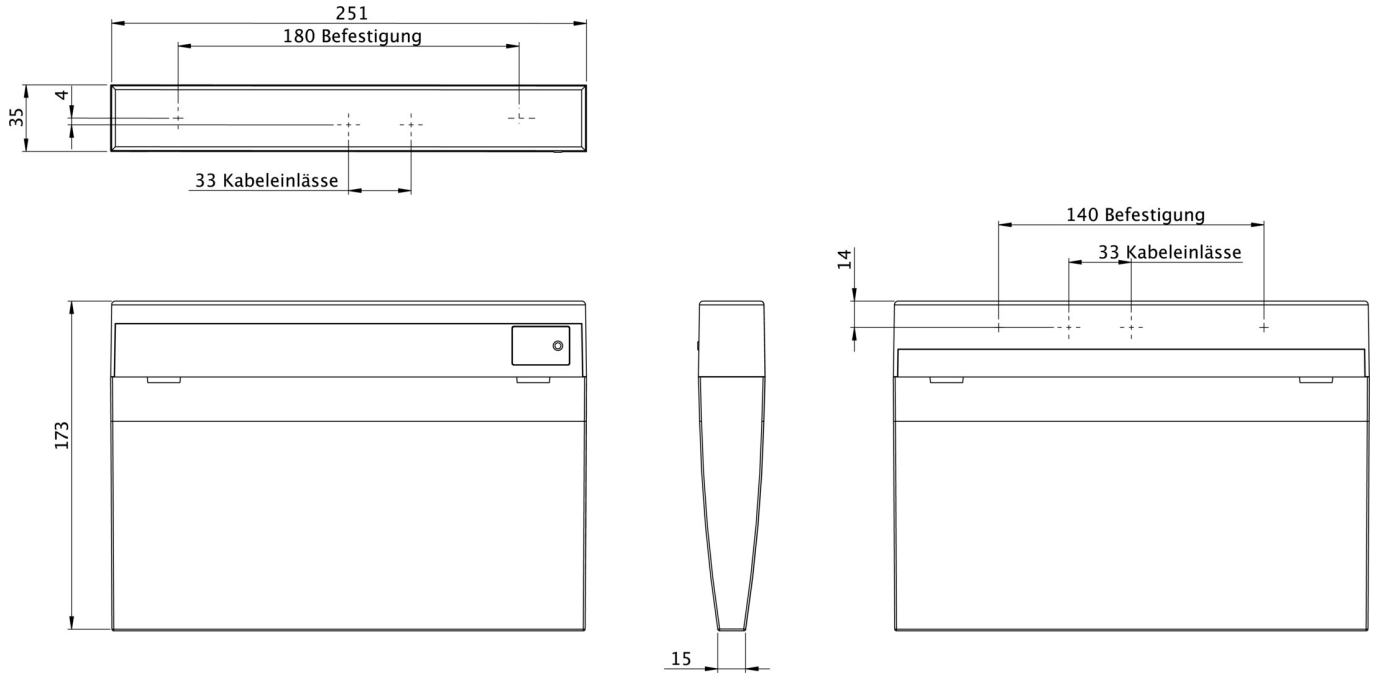

TECHNICAL DRAWING

ACCESSORY LIST

- DSA - Wire suspension
- KME-EB - Mounting frame
- KMBE - Concrete-mounted box
- AWKSU - Wall bracket
- 2PW-EB - Pendant
- BALLPLX-KMU.01 -

As of: 10.07.2026 - Subject to technical changes and errors.