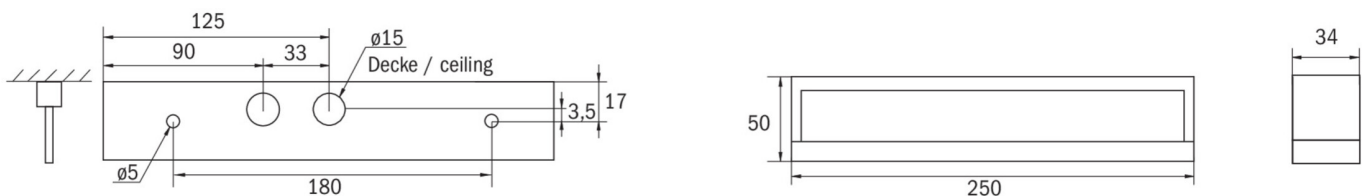

Power non-maintained	1 W
Ambient temperature maintained mode	-10 °C to 40 °C
Ambient temperature non-maintained mode	-5 °C to 40 °C
Height	36 mm
Diameter	100 mm
Weight	0.18
Weight incl. packaging	0.25
Connection cross-section	2.5 mm²
Switching input	Yes
Emergency light blocking	No
Battery connection	Connector
Dimming function	No
Luminous flux mains	190 lm
Luminous flux emergency	190 lm
Customs tariff number	94056180
GTIN	4262483020753

TECHNICAL DRAWING

ACCESSORY LIST

- KME-EB - Mounting frame
- BALL1 - Wire mesh guard
- KMBE - Concrete-mounted box
- BALLPLX-KMB - Wire mesh surround
- KMBFH - Customisable positioning for optimal emergency exit lighting – 249 x 40 mm
- LFPN3233.01 - Battery

As of: 10.07.2026 - Subject to technical changes and errors.