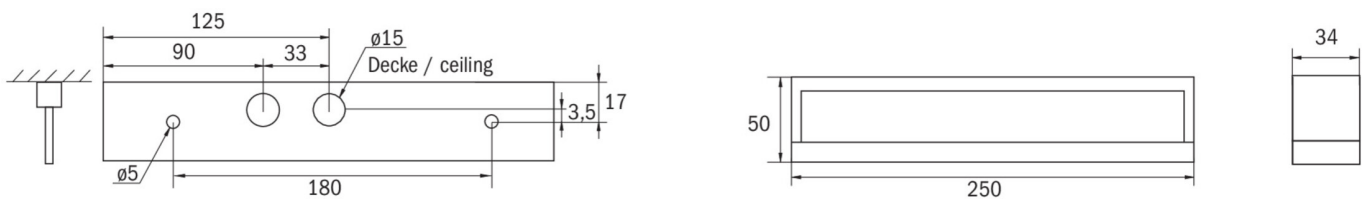

Power max.	5,3 W
Power maintained	3,9 W
Power non-maintained	1,5 W
Ambient temperature maintained mode	-10 °C to 40 °C
Ambient temperature non-maintained mode	-5 °C to 40 °C
Depth	250 mm
Width	34 mm
Height	50 mm
Weight	0.55
Weight incl. packaging	0.62
Connection cross-section	2.5 mm²
Switching input	Yes
Emergency light blocking	No
Battery connection	Connector
Dimming function	No
Luminous flux mains	190 lm
Luminous flux emergency	190 lm
Customs tariff number	94056180
GTIN	4262483020197

TECHNICAL DRAWING

ACCESSORY LIST

- KME-EB - Mounting frame
- BALL1 - Wire mesh guard
- KMBE - Concrete-mounted box
- BALLPLX-KMB - Wire mesh surround
- KMBFH - Customisable positioning for optimal emergency exit lighting – 249 x 40 mm
- LFPN3216.01 - Battery

As of: 10.07.2026 - Subject to technical changes and errors.