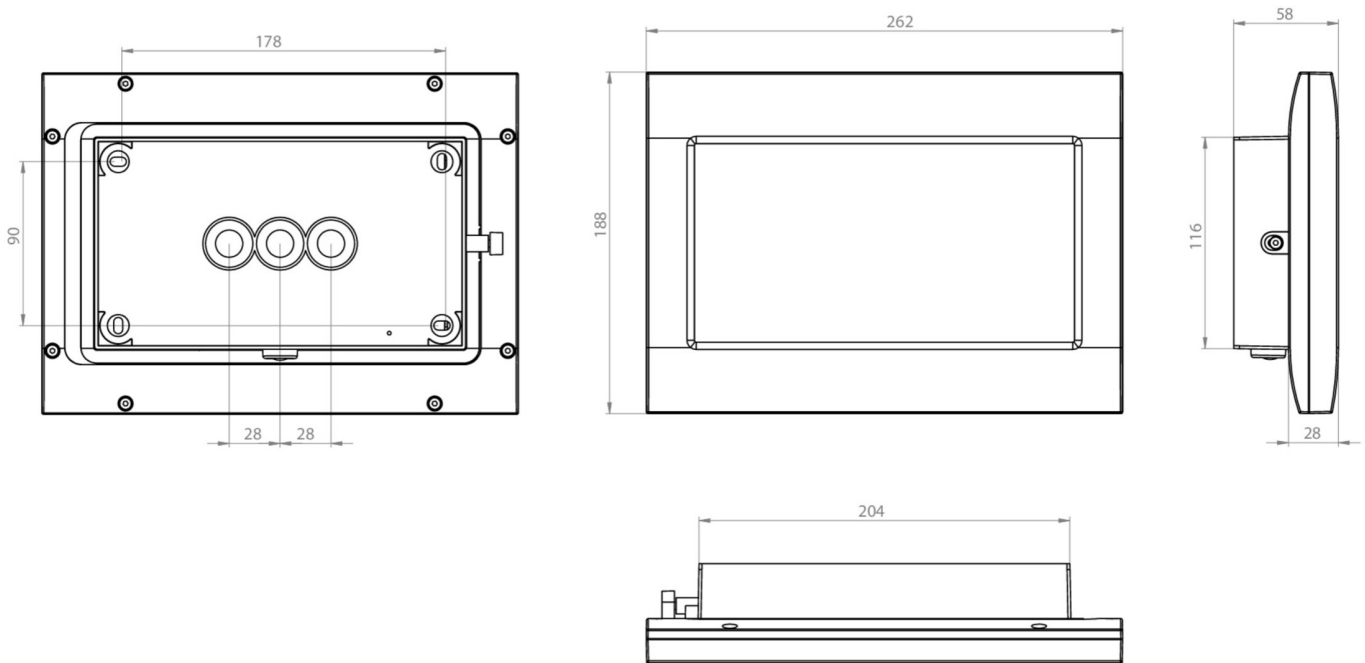

Power maintained	1,7 W
Power non-maintained	0,9 W
Ambient temperature maintained mode	-5 °C to 40 °C
Ambient temperature non-maintained mode	-5 °C to 40 °C
Depth	58 mm
Width	262 mm
Height	188 mm
Weight	2
Weight incl. packaging	2.1
Connection cross-section	2,5 mm²
Switching input	Yes
Emergency light blocking	No
Battery connection	Connector
Dimming function	No
Customs tariff number	94056180
GTIN	4262483022566

TECHNICAL DRAWING