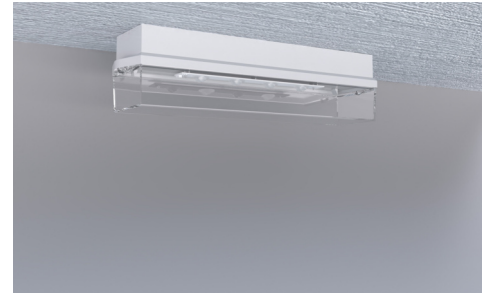

Art.-Nr: KWIW428SC
Emergency light Self-contained
Universal, 8 h, IP65, Polycarbonate, White, Flexiklick

Classic, robust, plastic, beam-like safety luminaire with a high level of protection and for versatile use.

Automatic monitoring of safety luminaire with SelfControl. The luminaire is fitted with the innovative flexible plug-in system for rapid use of the right lens. The corridor lens is supplied with every luminaire. A round lens, spotlight lens and beam lens are available as options.

More information

www.rp-group.com/en/item/KWIW428SC

TECHNICAL DATA

Luminaire type	Emergency light
Mounting	Universal
Pictograph	No
Illuminant	LED
Housing material	Polycarbonate
Housing color	White
Protection type (IP)	IP65
Impact resistance (IK)	6
Certification	WEEE, CE, 5 years warranty, D-Sign
Insulation class	2
Supply	Self-contained
Monitoring	SelfControl (SC)
Bridging time	8 h
Battery	LiFePO4 3,2 V/3,3 Ah
Operating mode	Non-maintained / maintained
Input voltage AC	180 V - 250 V
Input frequency	50 Hz
Power max.	6,7 W
Power maintained	5,2 W
Power non-maintained	0,8 W