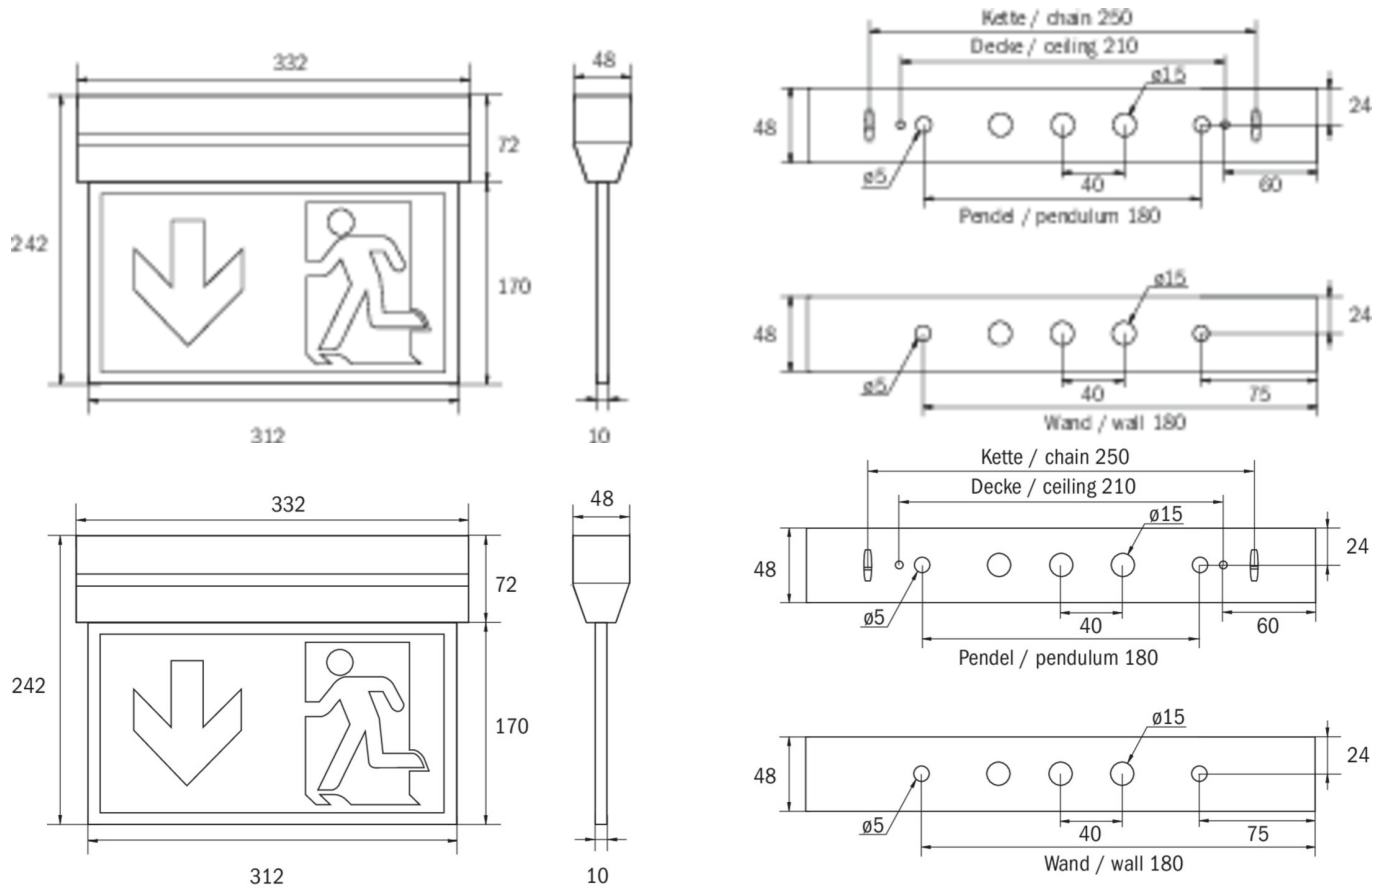

TECHNICAL DRAWING

ACCESSORY LIST

- KXE-EB - Installation frame for KX emergency lights: Elegant recessed wall mounting
- AWX001 - AWX wall bracket for emergency lights - 90° flag mounting
- DSA - Wire suspension
- 2PW-EB - Pendant
- 2DW-EB - Pre-assembled designer pendant pair with fixed canopy, 4-core, white
- KXBE - Concrete installation box for ceiling formwork installation for emergency lighting
- LFP3233-SET-2AKKU - Battery

As of: 05.07.2026 - Subject to technical changes and errors.