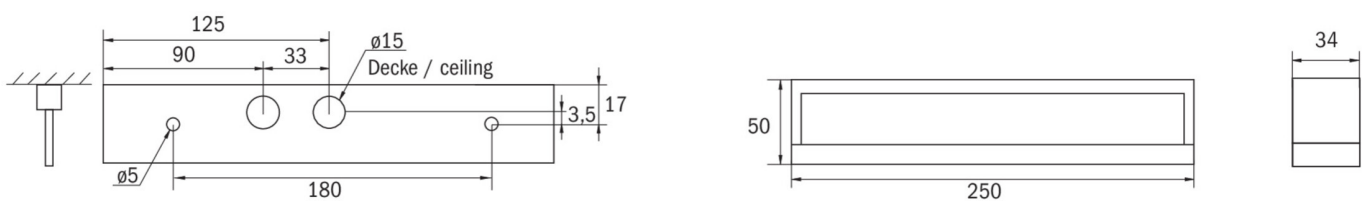

Input voltage DC	- V
Power max.	5,3 W
Power maintained	3,9 W
Power non-maintained	1,5 W
Ambient temperature maintained mode	-25 °C to 40 °C
Ambient temperature non-maintained mode	-25 °C to 40 °C
Depth	250 mm
Width	34 mm
Height	50 mm
Weight	0.59
Weight incl. packaging	0.66
Connection cross-section	2.5 mm²
Switching input	Yes
Emergency light blocking	No
Battery connection	Connector
Dimming function	No
Luminous flux mains	190 lm
Luminous flux emergency	190 lm
Customs tariff number	94056180
GTIN	4262483023600

TECHNICAL DRAWING