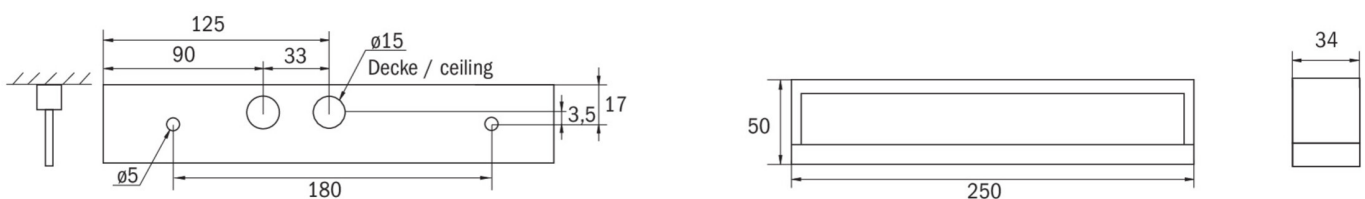

Input voltage DC	- V
Power max.	5,3 W
Power maintained	3,9 W
Power non-maintained	1,5 W
Ambient temperature maintained mode	-25 °C to 40 °C
Ambient temperature non-maintained mode	-25 °C to 40 °C
Depth	250 mm
Width	34 mm
Height	50 mm
Weight	0.59
Weight incl. packaging	0.66
Connection cross-section	2.5 mm²
Switching input	Yes
Emergency light blocking	No
Battery connection	Connector
Dimming function	No
Luminous flux mains	190 lm
Luminous flux emergency	190 lm
Customs tariff number	94056180
GTIN	4262483023617

TECHNICAL DRAWING

ACCESSORY LIST

KME-EB - Mounting frame

BALL1 - Wire mesh guard

KMBE - Concrete-mounted box

BALLPLX-KMB - Wire mesh surround

KMBFH - Customisable positioning for optimal emergency exit lighting – 249 x 40 mm

As of: 10.07.2026 - Subject to technical changes and errors.