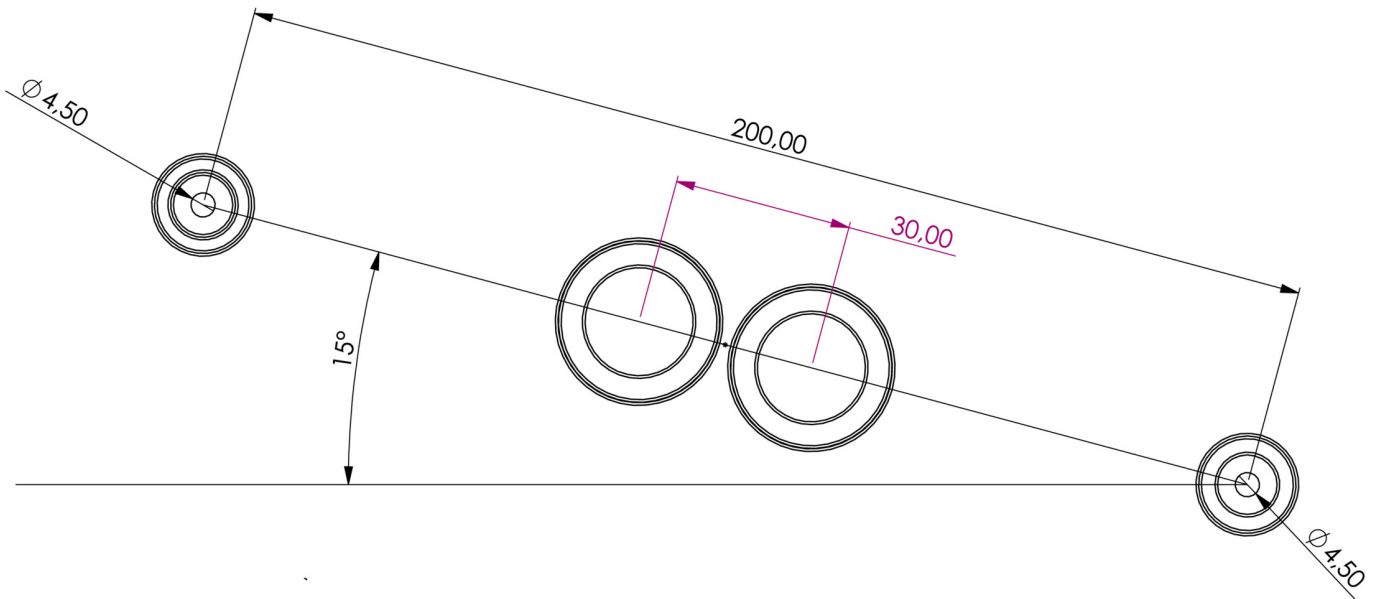

As of: 04.07.2026 - Subject to technical changes and errors.