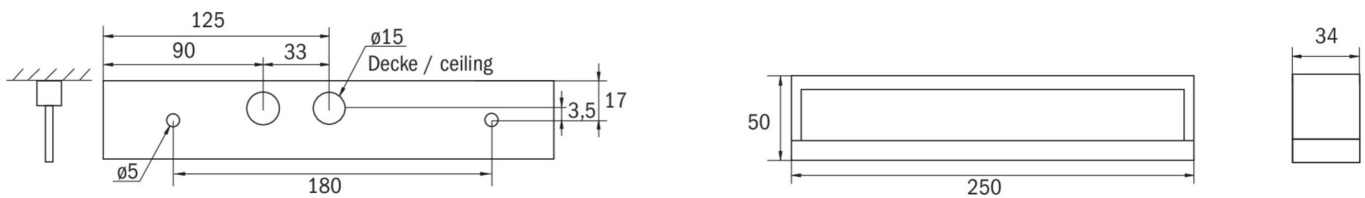

Input frequency	50 / 60 Hz
Input voltage DC	- V
Power max.	5,3 W
Power maintained	3,9 W
Power non-maintained	1,5 W
Ambient temperature maintained mode	-25 °C to 40 °C
Ambient temperature non-maintained mode	-25 °C to 40 °C
Depth	250 mm
Width	34 mm
Height	50 mm
Weight	0.59
Weight incl. packaging	0.66
Connection cross-section	2.5 mm²
Switching input	Yes
Emergency light blocking	No
Battery connection	Connector
Dimming function	No
Luminous flux mains	190 lm
Luminous flux emergency	190 lm
Customs tariff number	94056180
GTIN	4262483024003

TECHNICAL DRAWING