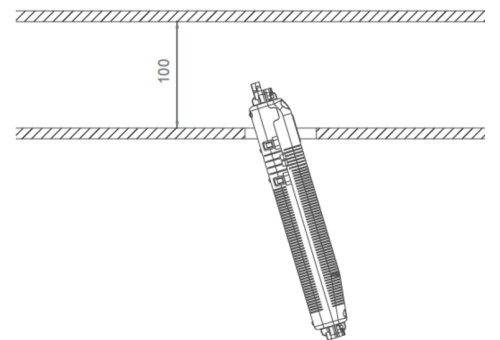

The compact design permits mounting in a 68mm opening in the ceiling. Alongside the usual recessed ceiling mounting, it can also be mounted in conventional and fire protection sockets. It is secured with ease using tension springs or a screw connection on the box.

Input voltage AC	180 V - 230 V
Input frequency	50 Hz
Power max.	2,6 W
Power maintained	1,7 W
Power non-maintained	0,9 W
Ambient temperature maintained mode	-5 °C to 40 °C
Ambient temperature non-maintained mode	-5 °C to 40 °C
Height	4 mm
Diameter	88 mm
Installation dimensions Diameter	68 mm
Weight	0.33
Weight incl. packaging	0.46
Connection cross-section	2,5 mm <sup>2</sup>
Switching input	Yes
Emergency light blocking	No
Battery connection	Connector
Dimming function	No
Luminous flux mains	75 lm
Luminous flux emergency	75 lm
Customs tariff number	94056180
GTIN	4262483024096

**TECHNICAL DRAWING**

**Maße EER / EEQ**

**Lochausschnitt EER / EEQ**

Einsatz in U-Putzdose: 68mm  
Einzelbatterie mit UH-1: 74mm

Schalterdose notwendig (nicht im Lieferumfang enthalten)

**Einzelbatterie-Elektronik-Box (UH-1)**