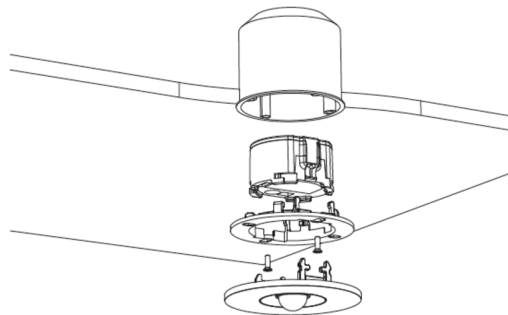

The compact design permits mounting in a 68mm opening in the ceiling. Alongside the usual recessed ceiling mounting, it can also be mounted in conventional and fire protection sockets. It is secured with ease using tension springs or a screw connection on the box.

**TECHNICAL DRAWING**

**Maße EER / EEQ**

**Lochausschnitt EER / EEQ**

Einsatz in U-Putzdose: 68mm  
Einzelbatterie mit UH-1: 74mm

Schalterdose notwendig (nicht im Lieferumfang enthalten)

**Einzelbatterie-Elektronik-Box (UH-1)**