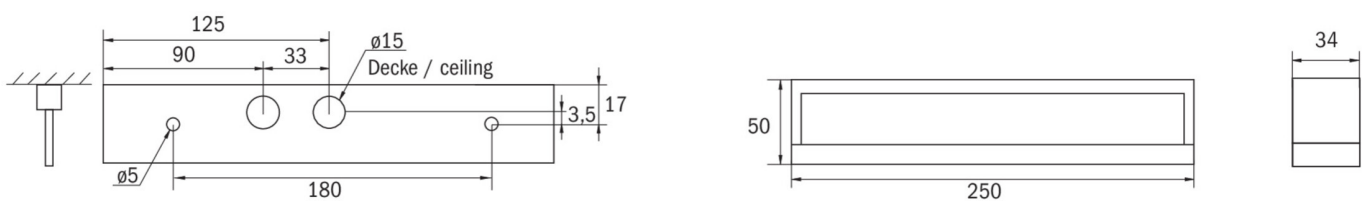

Input voltage DC	- V
Power max.	4,6 W
Power maintained	3,3 W
Power non-maintained	1 W
Ambient temperature maintained mode	-25 °C to 40 °C
Ambient temperature non-maintained mode	-25 °C to 40 °C
Depth	250 mm
Width	34 mm
Height	50 mm
Weight	0.59
Weight incl. packaging	0.66
Connection cross-section	2.5 mm²
Switching input	Yes
Emergency light blocking	No
Battery connection	Connector
Dimming function	No
Luminous flux mains	190 lm
Luminous flux emergency	85 lm
Customs tariff number	94056120
GTIN	4262483025161

TECHNICAL DRAWING