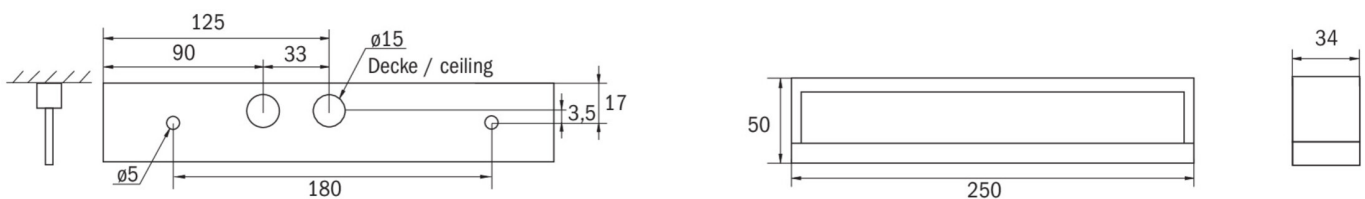

Power non-maintained	1,5 W
Ambient temperature maintained mode	-10 °C to 40 °C
Ambient temperature non-maintained mode	-5 °C to 40 °C
Depth	250 mm
Width	34 mm
Height	50 mm
Weight	0.58
Weight incl. packaging	0.65
Connection cross-section	2.5 mm²
Switching input	Yes
Emergency light blocking	No
Battery connection	Connector
Dimming function	No
Luminous flux mains	190 lm
Luminous flux emergency	190 lm
Customs tariff number	94056120
GTIN	4262483025178

TECHNICAL DRAWING

ACCESSORY LIST

- KME-EB - Mounting frame
- BALL1 - Wire mesh guard
- KMBE - Concrete-mounted box
- BALLPLX-KMB - Wire mesh surround
- KMBFH - Customisable positioning for optimal emergency exit lighting – 249 x 40 mm
- LFPN3233.01 - Battery

As of: 10.07.2026 - Subject to technical changes and errors.