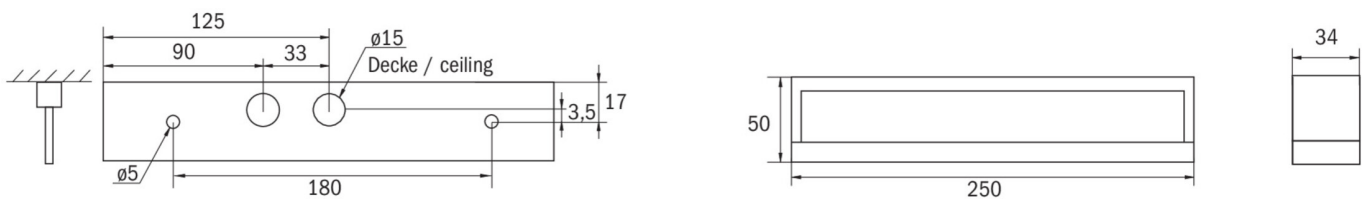

Power max.	5,3 W
Power maintained	3,9 W
Power non-maintained	1,5 W
Ambient temperature maintained mode	-10 °C to 40 °C
Ambient temperature non-maintained mode	-5 °C to 40 °C
Depth	250 mm
Width	34 mm
Height	50 mm
Weight	0.58
Weight incl. packaging	0.65
Connection cross-section	2.5 mm²
Switching input	Yes
Emergency light blocking	No
Battery connection	Connector
Dimming function	No
Luminous flux mains	190 lm
Luminous flux emergency	190 lm
Customs tariff number	94056180
GTIN	4262483025369

TECHNICAL DRAWING

ACCESSORY LIST

- KME-EB - Mounting frame
- BALL1 - Wire mesh guard
- KMBE - Concrete-mounted box
- BALLPLX-KMB - Wire mesh surround
- KMBFH - Customisable positioning for optimal emergency exit lighting – 249 x 40 mm
- LFPN3233.01 - Battery

As of: 10.07.2026 - Subject to technical changes and errors.