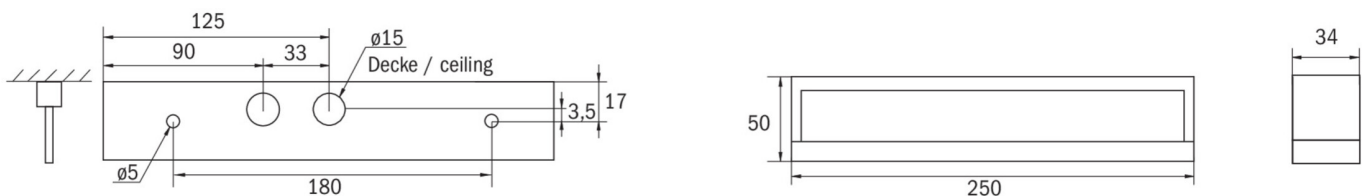

Power non-maintained	1,5 W
Ambient temperature maintained mode	-10 °C to 40 °C
Ambient temperature non-maintained mode	-5 °C to 40 °C
Height	36 mm
Diameter	100 mm
Weight	0.21
Weight incl. packaging	0.28
Connection cross-section	2.5 mm²
Switching input	Yes
Emergency light blocking	No
Battery connection	Connector
Dimming function	No
Luminous flux mains	190 lm
Luminous flux emergency	190 lm
Customs tariff number	94056120
GTIN	4262483026113

TECHNICAL DRAWING

ACCESSORY LIST

- KME-EB - Mounting frame
- BALL1 - Wire mesh guard
- KMBE - Concrete-mounted box
- BALLPLX-KMB - Wire mesh surround
- KMBFH - Customisable positioning for optimal emergency exit lighting – 249 x 40 mm

As of: 10.07.2026 - Subject to technical changes and errors.