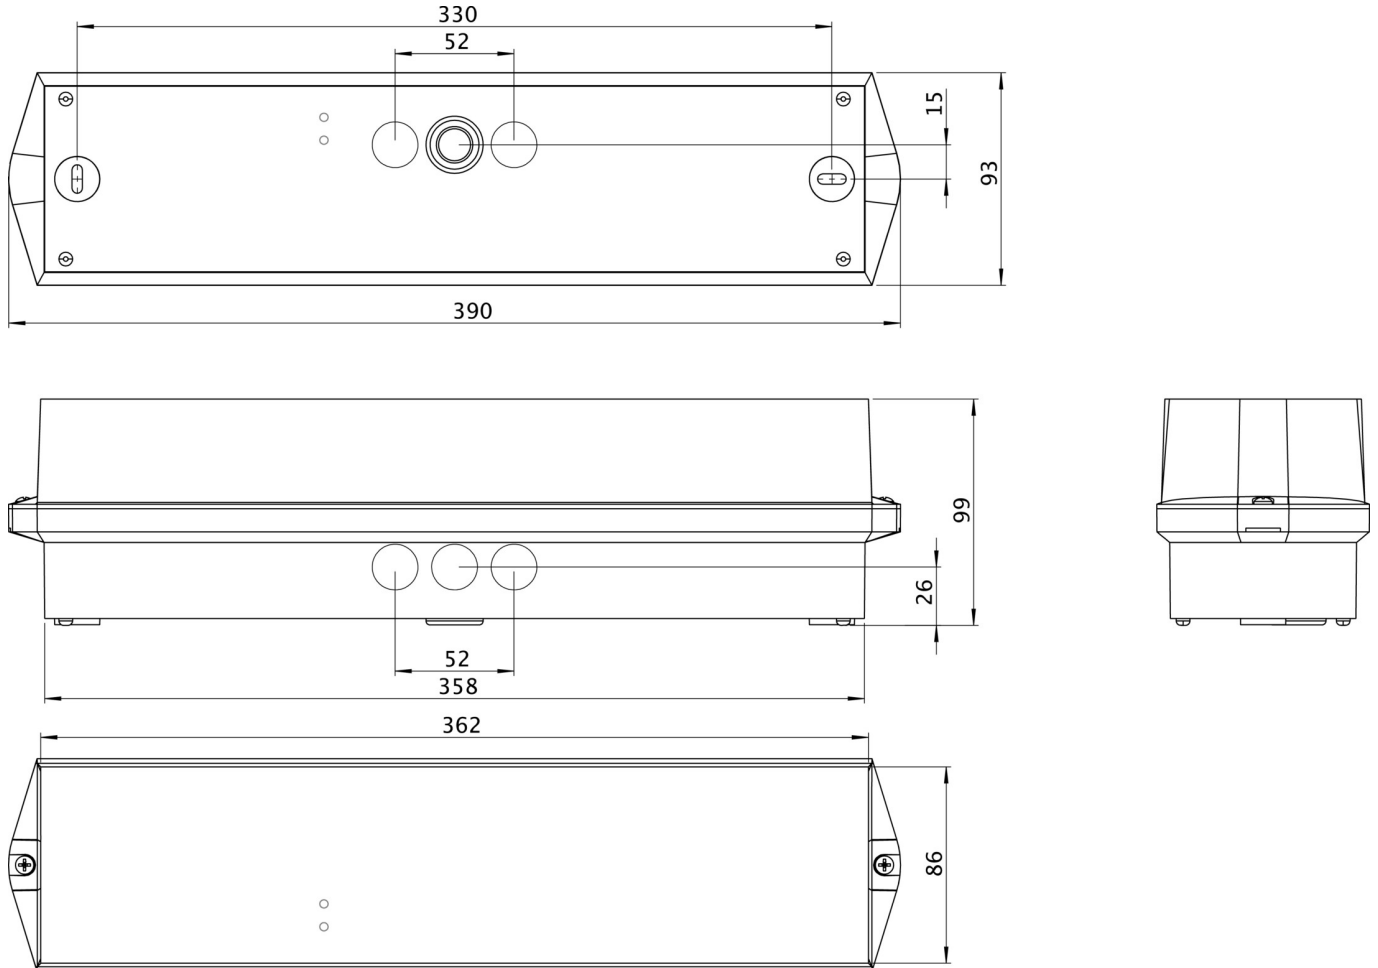

## TECHNICAL DATA

Luminaire type	Emergency light
Mounting	Universal
Pictograph	No
Illuminant	LED
Housing material	Polycarbonate
Housing color	White
Protection type (IP)	IP65
Impact resistance (IK)	6
Certification	CE, WEEE, D-Sign
Insulation class	2
Supply	Self-contained
Monitoring	Wireless Professional (WL)
Bridging time	8 h
Battery	LiFePO4 3,2 V/3,3 Ah
Operating mode	Non-maintained / maintained
Input voltage AC	230 V
Input frequency	50 Hz

Power max.	7,5 W
Power maintained	5,7 W
Power non-maintained	0,8 W
Ambient temperature maintained mode	-5 °C to 40 °C
Ambient temperature non-maintained mode	-5 °C to 40 °C
Depth	86 mm
Width	390 mm
Height	99 mm
Weight	0.79
Weight incl. packaging	0.89
Connection cross-section	2.5 mm <sup>2</sup>
Switching input	Yes
Emergency light blocking	Yes
Battery connection	Connector
Dimming function	Yes
Luminous flux mains	250 lm
Luminous flux emergency	245 lm
Customs tariff number	94056120
GTIN	4262483027011

## TECHNICAL DRAWING