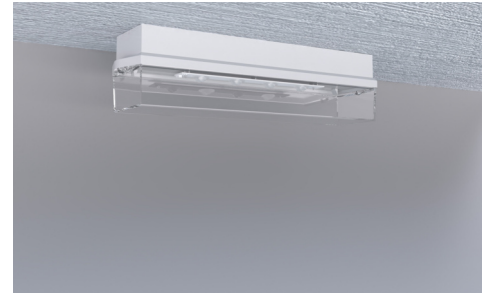

**Art.-Nr: KWIW428WL-TT**  
**Emergency light Self-contained**  
**Universal, 8 h, IP65, Polycarbonate, White, Flexiklick, low-temperature batteries**

Classic, robust, plastic, beam-like safety luminaire with a high level of protection and for versatile use.

Wireless central control and monitoring for large installations of up to 50,000 luminaires with Wireless Professional. The luminaire is fitted with the innovative flexible plug-in system for rapid use of the right lens. The corridor lens is supplied with every luminaire. A round lens, spotlight lens and beam lens are available as options. The designation "TT" stands for **low-temperature batteries**. These special **lithium iron phosphate batteries** are designed to function reliably even at low temperatures. They offer stable performance and a long lifespan, even under demanding conditions.

## TECHNICAL DATA

Luminaire type	Emergency light
Mounting	Universal
Pictograph	No
Illuminant	LED
Housing material	Polycarbonate
Housing color	White
Protection type (IP)	IP65
Impact resistance (IK)	6
Certification	CE, WEEE, D-Sign
Insulation class	2
Supply	Self-contained
Monitoring	Wireless Professional (WL)
Bridging time	8 h
Battery	LiFePO4 3,2 V/3,3 Ah
Operating mode	Non-maintained / maintained
Input voltage AC	230 V
Input frequency	50 Hz