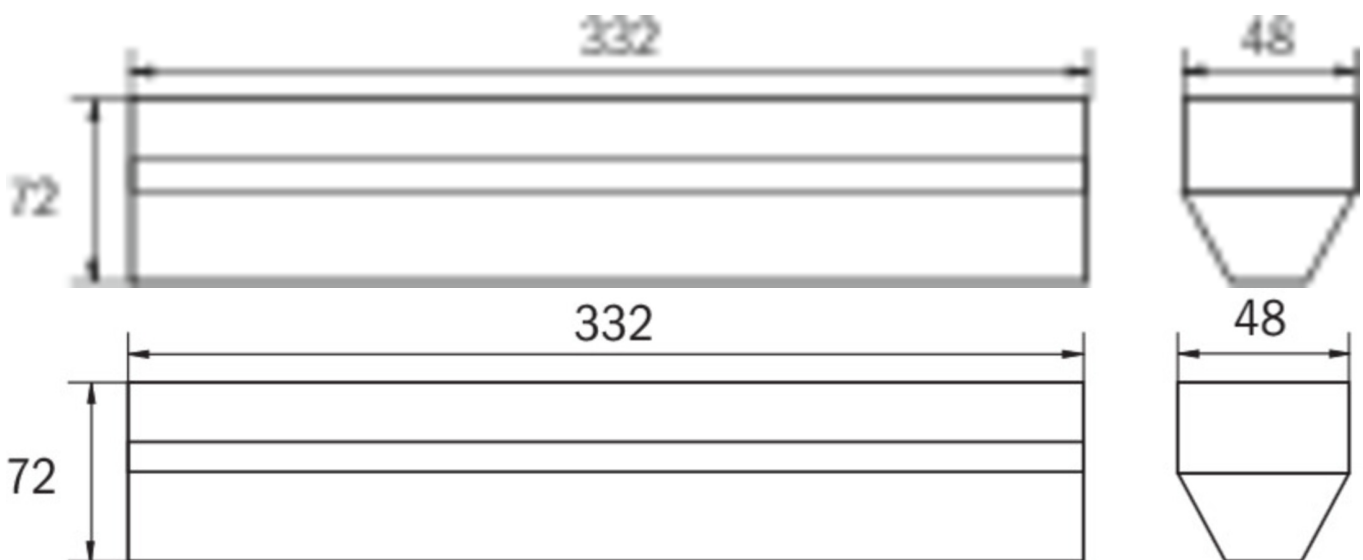

Power maintained	4,3 W
Power non-maintained	0,7 W
Ambient temperature maintained mode	-5 °C to 40 °C
Ambient temperature non-maintained mode	-5 °C to 40 °C
Depth	332 mm
Width	48 mm
Height	72 mm
Weight	0.41
Weight incl. packaging	0.45
Connection cross-section	2.5 mm²
Switching input	Yes
Emergency light blocking	Yes
Battery connection	Connector
Dimming function	Yes
Luminous flux mains	305 lm
Luminous flux emergency	335 lm
Customs tariff number	94056120
GTIN	4262483029121

TECHNICAL DRAWING