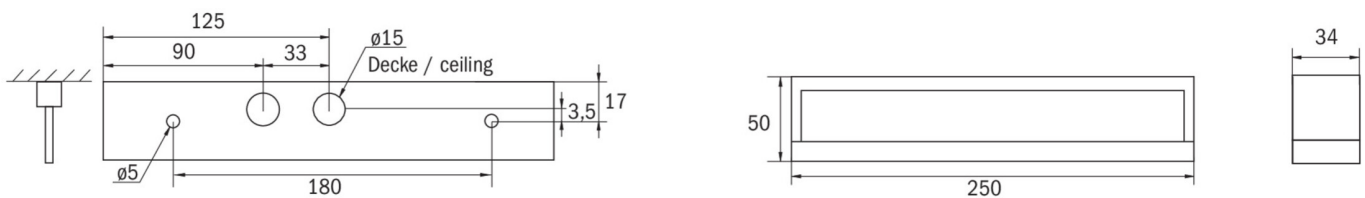

Ambient temperature non-maintained mode	-5 °C to 40 °C
Depth	250 mm
Width	34 mm
Height	50 mm
Weight	0.44
Weight incl. packaging	0.51
Connection cross-section	2.5 mm²
Switching input	No
Emergency light blocking	No
Battery connection	No
Dimming function	Yes
Luminous flux mains	220 lm
Luminous flux emergency	220 lm
Customs tariff number	94056120
GTIN	4262483029985

TECHNICAL DRAWING

ACCESSORY LIST

- KME-EB - Mounting frame
- BALL1 - Wire mesh guard
- KMBE - Concrete-mounted box
- BALLPLX-KMB - Wire mesh surround
- KMBFH - Customisable positioning for optimal emergency exit lighting – 249 x 40 mm

As of: 10.07.2026 - Subject to technical changes and errors.